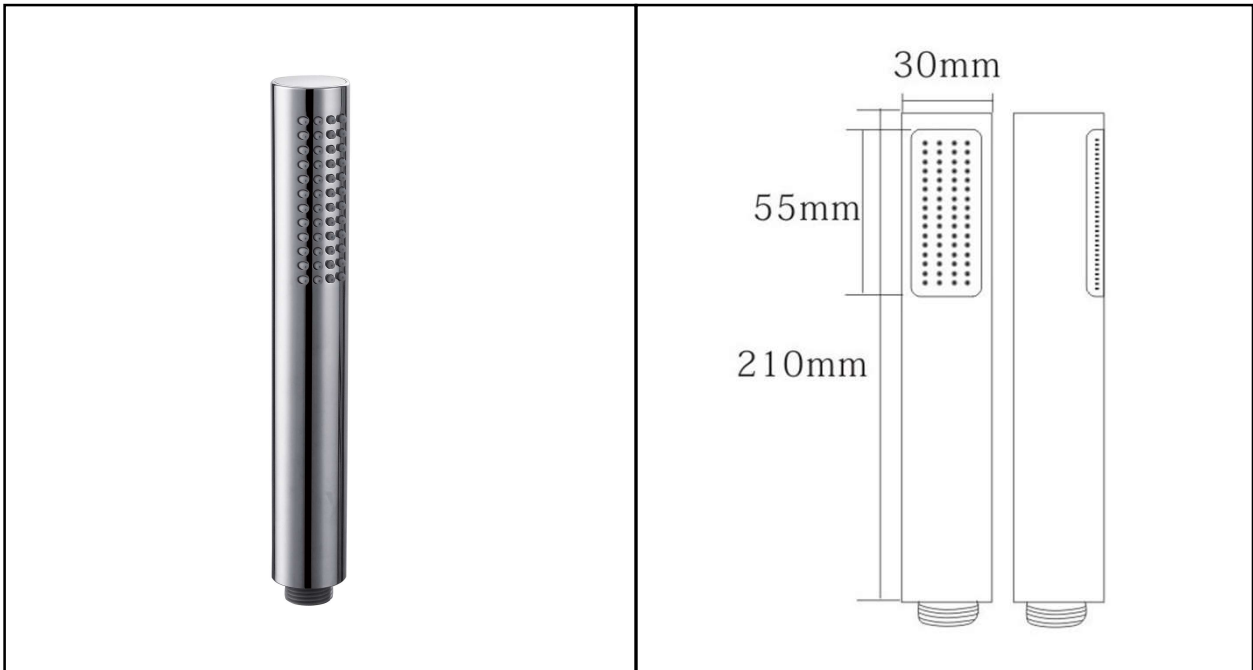

RAK SHOWERING
Round | Shower Head

RAK
CERAMICS

Dimensions: 30w x 55d x 210h mm

Colour: CHROME

Code: RAKSHW4004

Warranty: 15 YEARS

Weight: 0.08 KG

Dimensions: All Dimensions in mm tolerance $\pm 5\%$ for below 200mm and $\pm 3\%$ for above 200mm.
Note: Due to a continuing development programme to improve design and performance the manufacturer reserves all rights to vary specifications without prior information.
Please note accessories are for photographic use only.