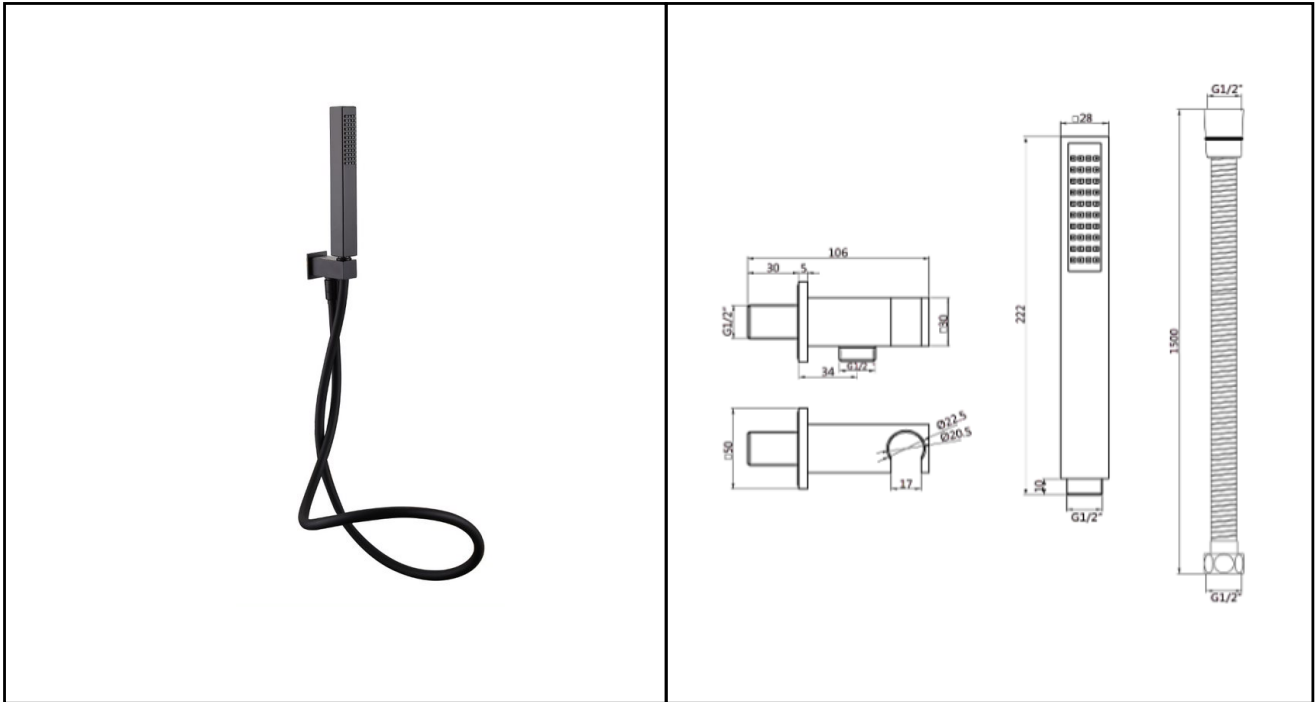

RAK SHOWERING

Shower Kit | Square

RAK
CERAMICS

Dimensions: 28w x 106d x 222h
mm

Colour: BLACK

Code: RAKSHW4003B

Warranty: 15 YEARS

Weight: 0.88 KG

Dimensions: All Dimensions in mm tolerance $\pm 5\%$ for below 200mm and $\pm 3\%$ for above 200mm.

Note: Due to a continuing development programme to improve design and performance the manufacturer reserves all rights to vary specifications without prior information.