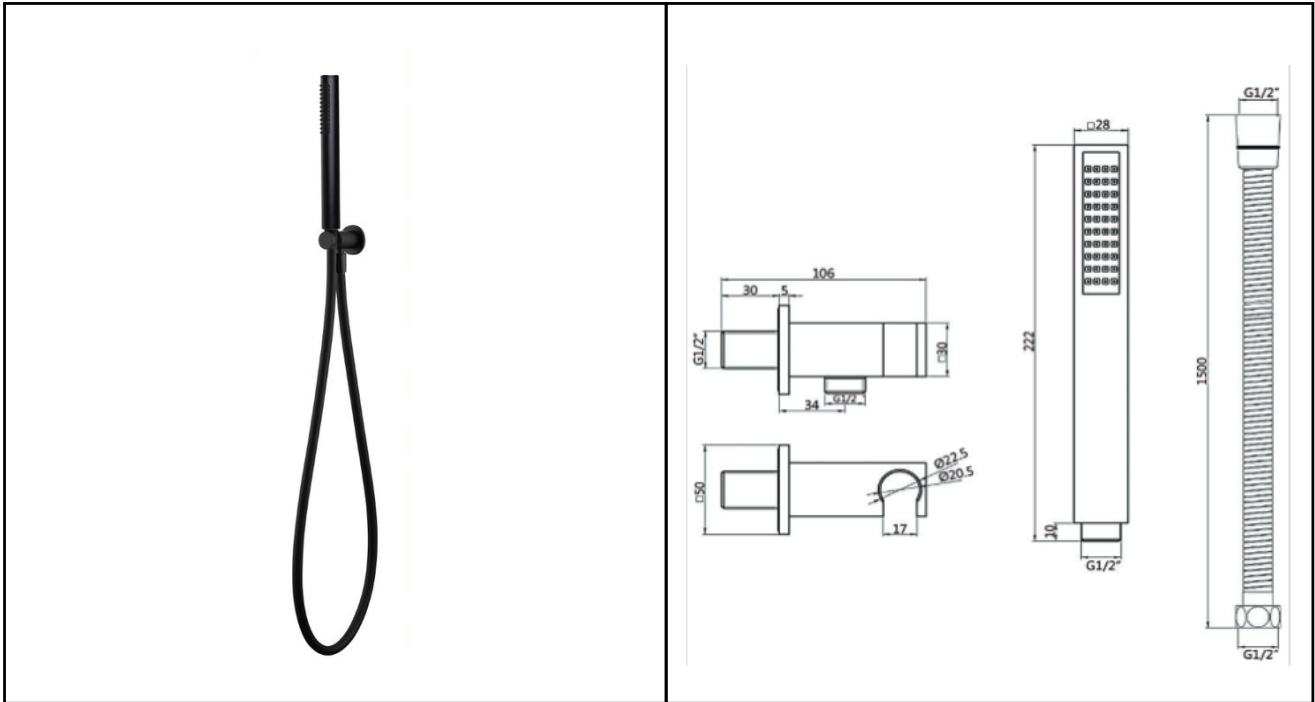

RAK SHOWERING

Shower Kit | Round

RAK
CERAMICS

Dimensions: 28w x 106d x 222h mm

Colour: BLACK

Code: RAKSHW4002B

Warranty 15 YEARS

Weight: 0.75 KG

Dimensions: All Dimensions in mm tolerance $\pm 5\%$ for below 200mm and $\pm 3\%$ for above 200mm.

Note: Due to a continuing development programme to improve design and performance the manufacturer reserves all rights to vary specifications without prior information.