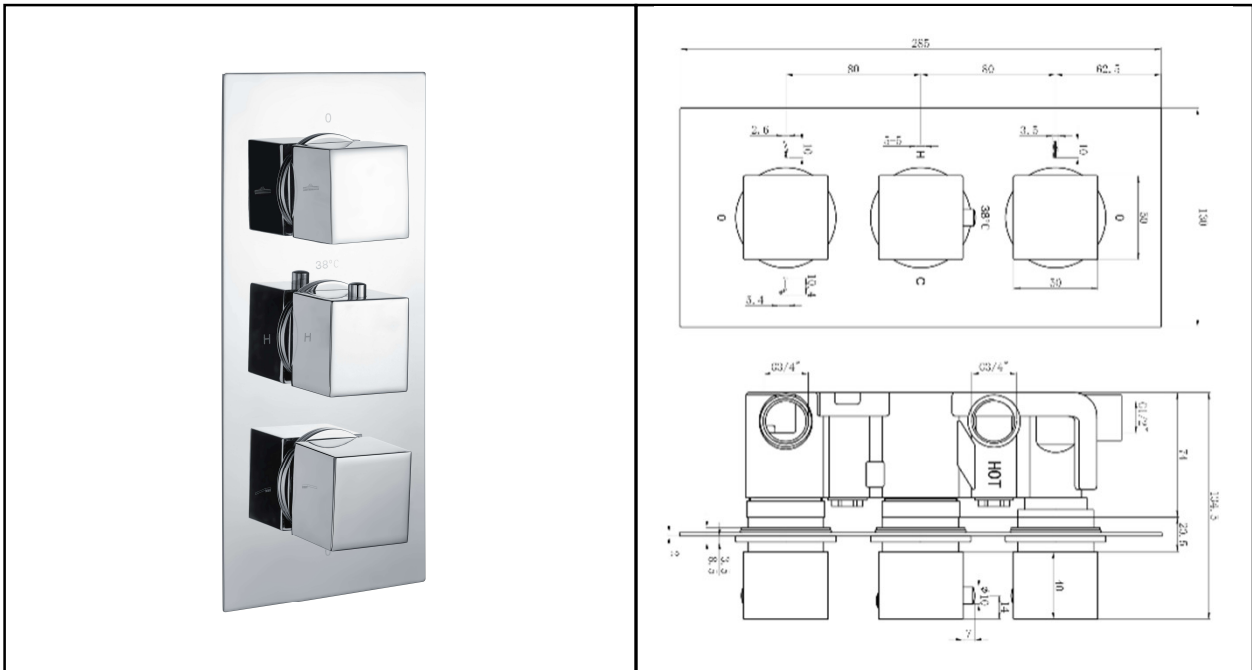

RAK SHOWERING
Shower Accessories

RAK
 CERAMICS

Dimensions:	285w x 134.5d x 130h mm
Colour:	CHROME
Code:	RAKSHW3204S
Pressures:	0.5 BAR – 7.0 BAR
Warranty:	15 YEARS
Weight:	3.98 KG

Dimensions: All Dimensions in mm tolerance $\pm 5\%$ for below 200mm and $\pm 3\%$ for above 200mm.
 Note: Due to a continuing development programme to improve design and performance the manufacturer reserves all rights to vary specifications without prior information.
 Please note accessories are for photographic use only.