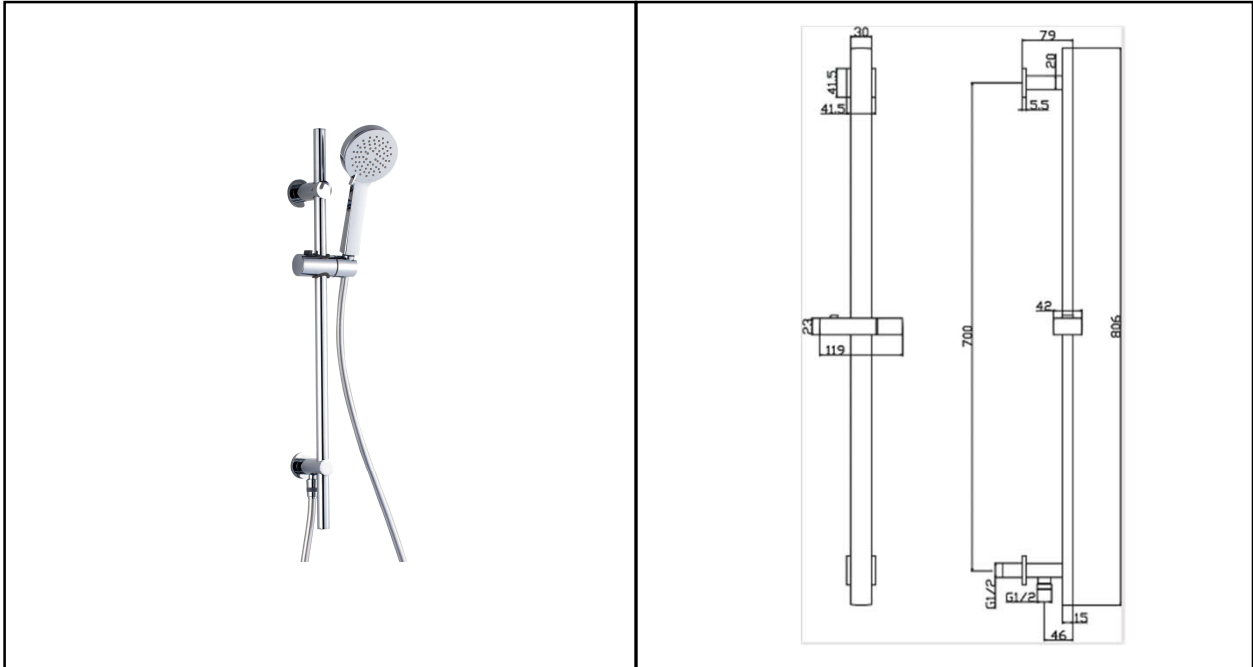

RAK SHOWERING

Square | Slide Rail Kit | 3 Function Head | Integral Wall

RAK
CERAMICS

Dimensions: 119w x 79d x 806h mm

Colour: CHROME

Code: RAKSHW1010

Warranty: 15 YEARS

Weight: 2.00 KG

Dimensions: All Dimensions in mm tolerance $\pm 5\%$ for below 200mm and $\pm 3\%$ for above 200mm.
Note: Due to a continuing development programme to improve design and performance the manufacturer reserves all rights to vary specifications without prior information.