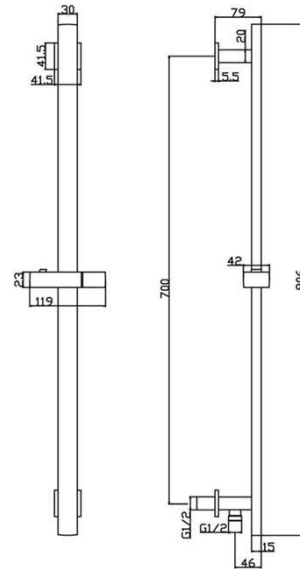

RAK SHOWERING

Square | Slide Rail Kit | Integral Wall Outlet

RAK
CERAMICS

Dimensions: 119w x 79d x 806h mm

Colour: CHROME

Code: RAKSHW1009

Warranty: 15 YEARS

Weight: 2.25 KG

Dimensions: All Dimensions in mm tolerance $\pm 5\%$ for below 200mm and $\pm 3\%$ for above 200mm.
Note: Due to a continuing development programme to improve design and performance the manufacturer reserves all rights to vary specifications without prior information.
Please note accessories are for photographic use only.