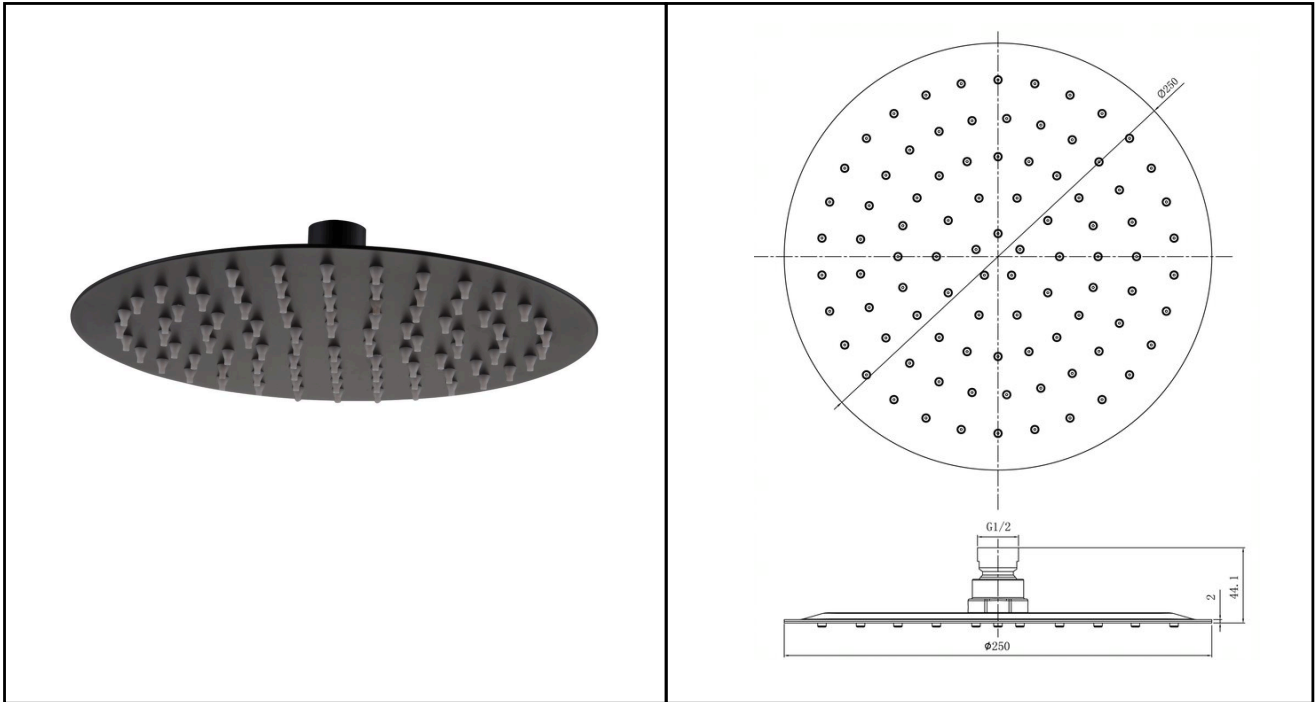

## Fixed Heads | Fixed Shower Heads

**RAK**  
CERAMICS

---

**Dimensions:** 250w x 250d x 44.1h mm

---

**Colour:** BLACK

---

**Code:** RAKSHW1006B