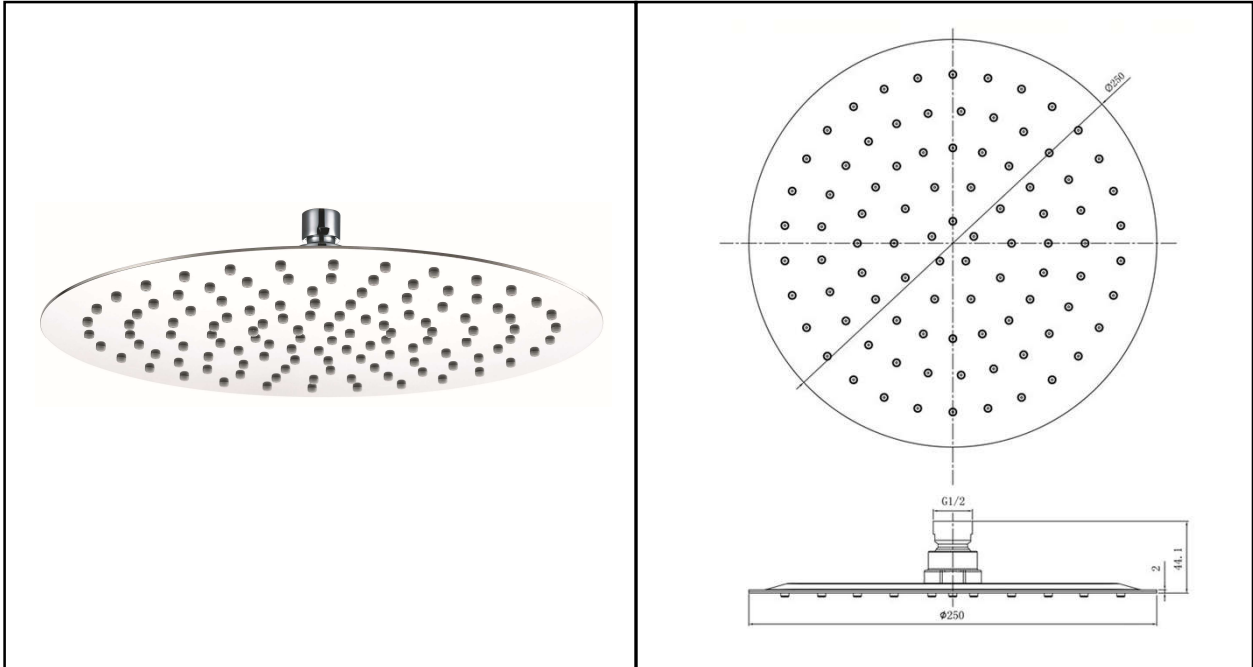

RAK SHOWERING
Fixed Heads | Fixed Shower Heads

RAK
CERAMICS

Dimensions: 250w x 250d x 44.1h mm

Colour: CHROME

Code: RAKSHW1005

Warranty: 15 YEARS

Weight: 1.30 KG

Dimensions: All Dimensions in mm tolerance $\pm 5\%$ for below 200mm and $\pm 3\%$ for above 200mm.
Note: Due to a continuing development programme to improve design and performance the manufacturer reserves all rights to vary specifications without prior information.
Please note accessories are for photographic use only.