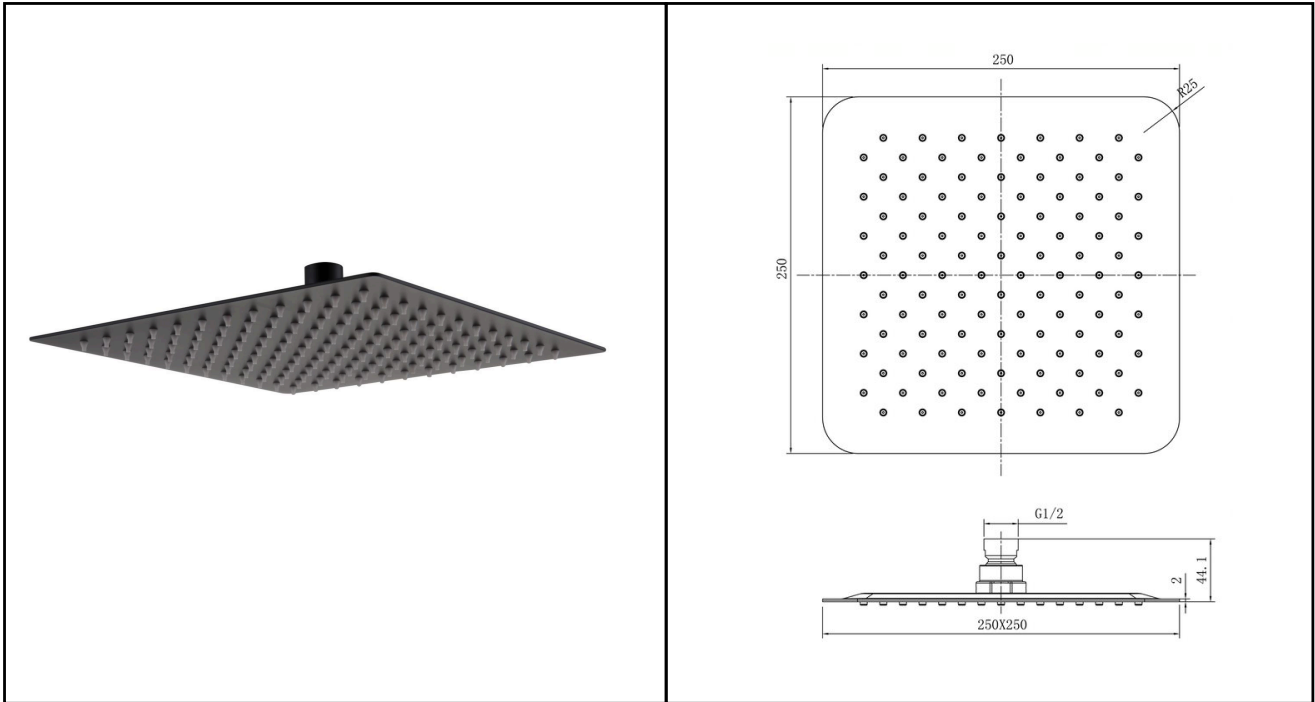

RAK SHOWERING

Fixed Heads | Fixed Shower Heads

RAK
CERAMICS

Dimensions:	250w x 250d x 44.1h mm
Colour:	BLACK
Code:	RAKSHW1004B
Warranty:	15 YEARS
Weight:	1.52 KG

Dimensions: All Dimensions in mm tolerance $\pm 5\%$ for below 200mm and $\pm 3\%$ for above 200mm.