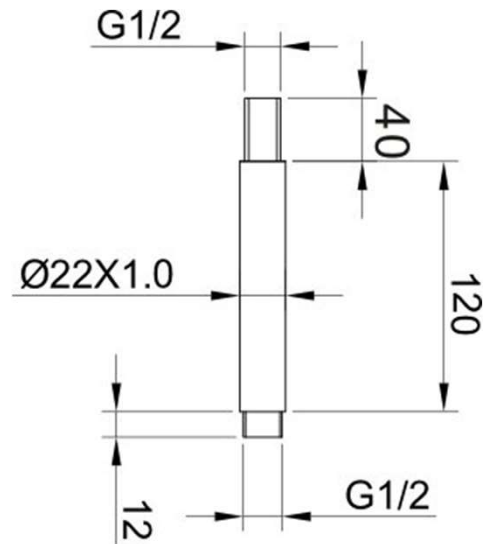

RAK SHOWERING
Fixed Heads | Fixed Shower Arms

RAK
CERAMICS

Dimensions: 22w x 40d x 120h mm

Colour: BLACK

Code: RAKSHW0006B

Warranty: 15 YEARS

Weight: 0.23 KG

Dimensions: All Dimensions in mm tolerance $\pm 5\%$ for below 200mm and $\pm 3\%$ for above 200mm.
Note: Due to a continuing development programme to improve design and performance the manufacturer reserves all rights to vary specifications without prior information.
Please note accessories are for photographic use only.