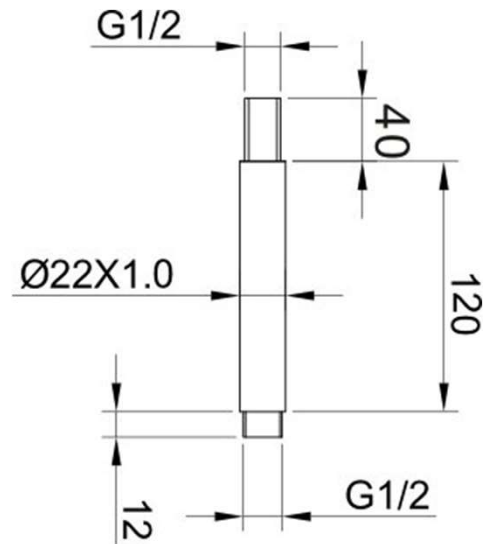

RAK SHOWERING
Fixed Heads | Fixed Shower Arms

RAK
CERAMICS

Dimensions: 22w x 40d x 120h mm

Colour: CHROME

Code: RAKSHW0006

Warranty: 15 YEARS

Weight: 0.23 KG

Dimensions: All Dimensions in mm tolerance $\pm 5\%$ for below 200mm and $\pm 3\%$ for above 200mm.
Note: Due to a continuing development programme to improve design and performance the manufacturer reserves all rights to vary specifications without prior information.
Please note accessories are for photographic use only.