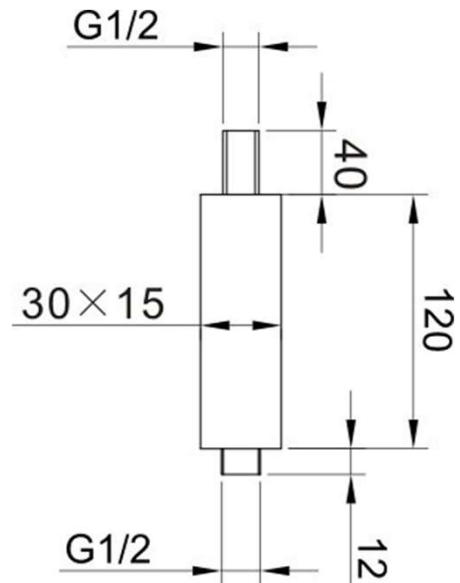

RAK SHOWERING
Fixed Heads | Fixed Shower Arms

Dimensions: 30w x 40d x 120h mm

Colour: CHROME

Code: RAKSHW0005

Warranty: 15 YEARS

Weight: 0.33 KG

Dimensions: All Dimensions in mm tolerance $\pm 5\%$ for below 200mm and $\pm 3\%$ for above 200mm.
Note: Due to a continuing development programme to improve design and performance the manufacturer reserves all rights to vary specifications without prior information.
Please note accessories are for photographic use only.