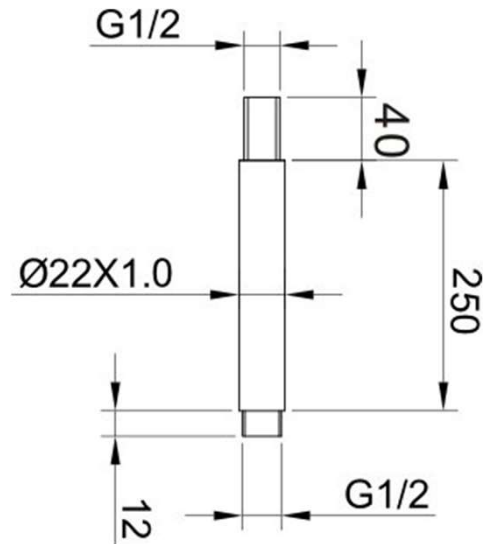

**RAK SHOWERING**  
**Fixed Heads | Fixed Shower Arms**

**RAK**  
CERAMICS

**Dimensions:** 22w x 40d x 250h mm

**Colour:** BLACK

**Code:** RAKSHW0004B

**Warranty:** 15 YEARS

**Weight:** 0.36 KG

Dimensions: All Dimensions in mm tolerance  $\pm 5\%$  for below 200mm and  $\pm 3\%$  for above 200mm.  
Note: Due to a continuing development programme to improve design and performance the manufacturer reserves all rights to vary specifications without prior information.  
Please note accessories are for photographic use only.