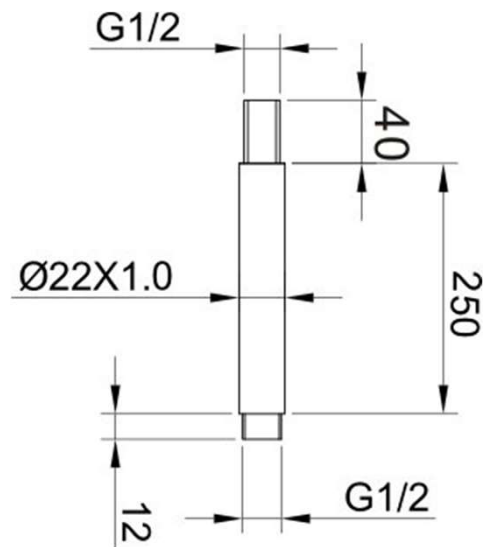

RAK SHOWERING
Fixed Heads | Fixed Shower Arms

RAK
CERAMICS

Dimensions: 22w x 40d x 250h mm

Colour: CHROME

Code: RAKSHW0004

Warranty: 15 YEARS

Weight: 0.36 KG

Dimensions: All Dimensions in mm tolerance $\pm 5\%$ for below 200mm and $\pm 3\%$ for above 200mm.
Note: Due to a continuing development programme to improve design and performance the manufacturer reserves all rights to vary specifications without prior information.
Please note accessories are for photographic use only.