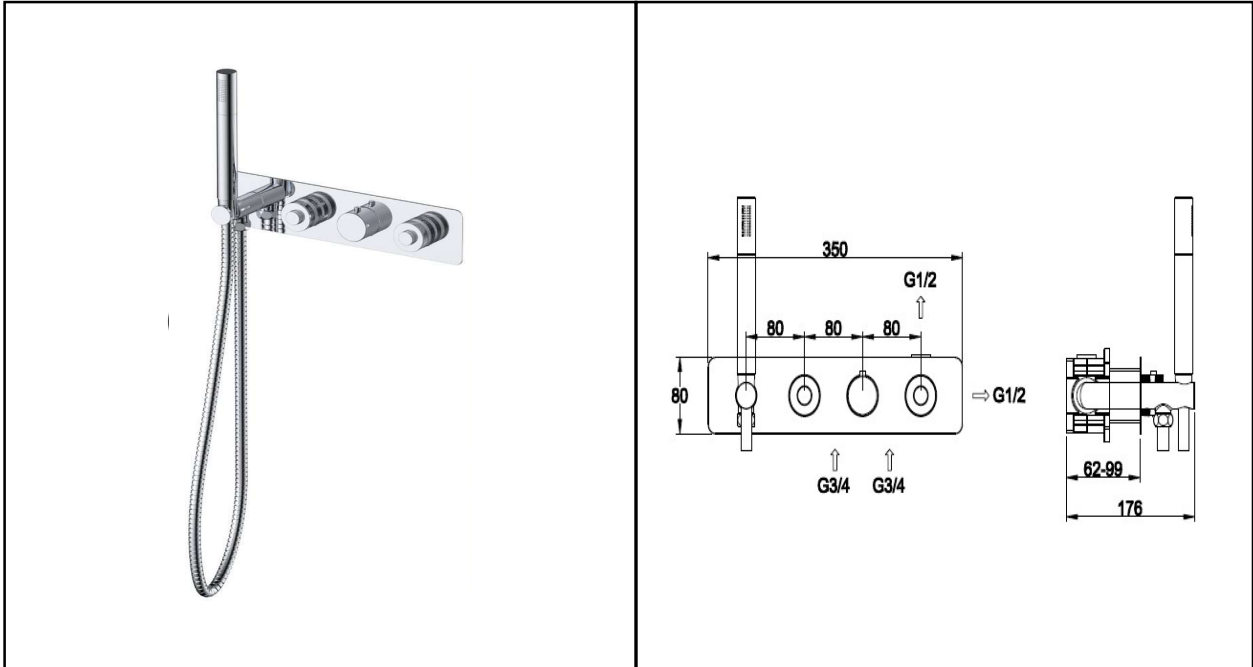

PRIMA TECH TAPS

DUAL OUTLET | HORIZONTAL | CONCEALED VALVE INC SHOWER KIT |
THERMOSTATIC

RAK
CERAMICS

Dimensions: 350w x 176d x 80h mm

Colour: CHROME

Code: RAKPRT3026

Pressures: 0.5 BAR - 6.0 BAR

Warranty: 15 YEARS

Weight: 5.20 KG

Dimensions: All Dimensions in mm tolerance $\pm 5\%$ for below 200mm and $\pm 3\%$ for above 200mm.
Note: Due to a continuing development programme to improve design and performance the manufacturer reserves all rights to vary specifications without prior information.
Please note accessories are for photographic use only.