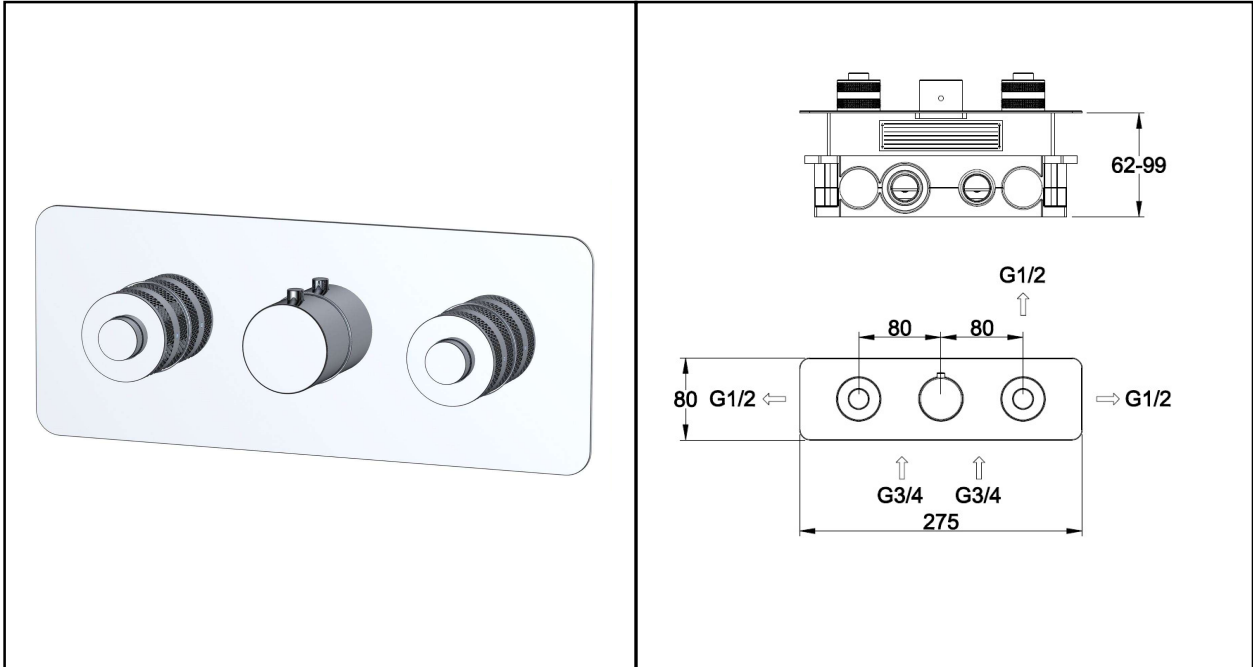

PRIMA TECH TAPS

DUAL OUTLET | HORIZONTAL | CONCEALED VALVE |
THERMOSTATIC

RAK
CERAMICS

Dimensions: 275w x 62-99d x80h mm

Colour: CHROME

Code: RAKPRT3022

Pressures: 0.2 BAR – 6.0 BAR

Warranty: 15 YEARS

Weight: 4.45 KG

Dimensions: All Dimensions in mm tolerance $\pm 5\%$ for below 200mm and $\pm 3\%$ for above 200mm.
Note: Due to a continuing development programme to improve design and performance the manufacturer reserves all rights to vary specifications without prior information.
Please note accessories are for photographic use only.