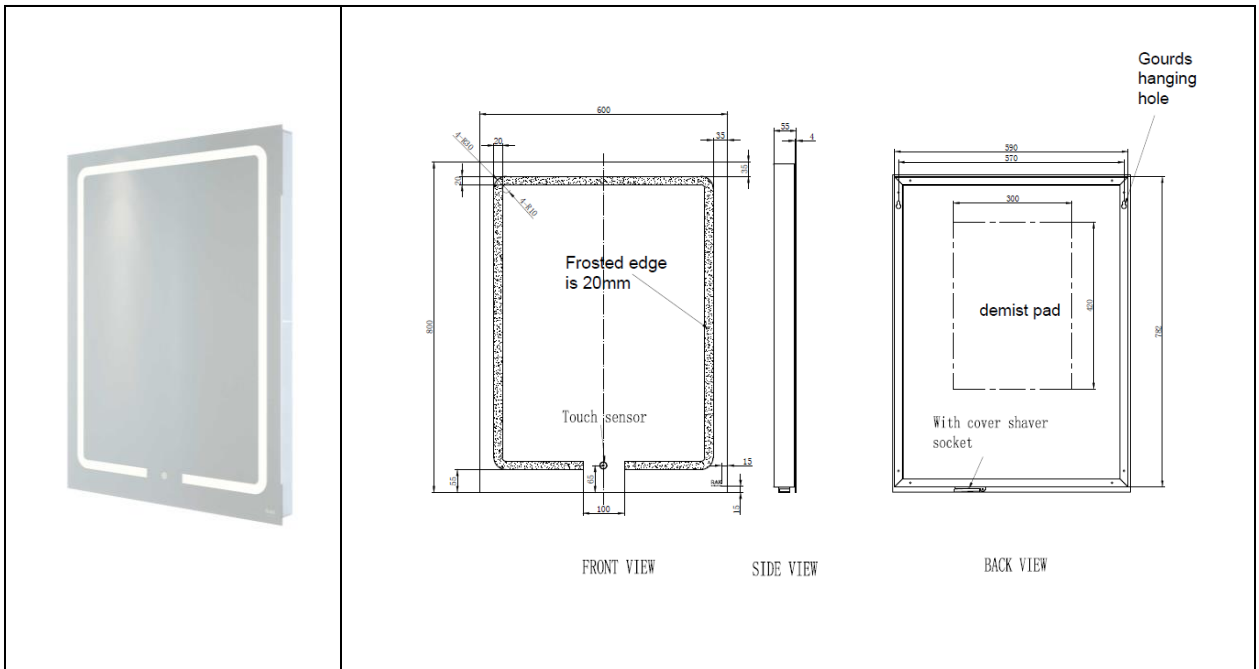

RAK-Pegasus

Illuminated Mirror| Portrait

RAK
CERAMICS

Dimensions: 600w x 55d x 800h

Touch Sensor Switch: Yes

Shaving Socket: Yes

Demister Pad: Yes

LED Lighting: Yes

Mains Powered: Yes

Rated: IP44

Code: RAKPEG5001

Warranty: 2 Years

Weight: 10.0 KG

Dimensions: All Dimensions in mm tolerance $\pm 5\%$ for below 200mm and $\pm 3\%$ for above 200mm.

Note: Due to a continuing development programme to improve design and performance the manufacturer reserves all rights to vary specifications without prior information.