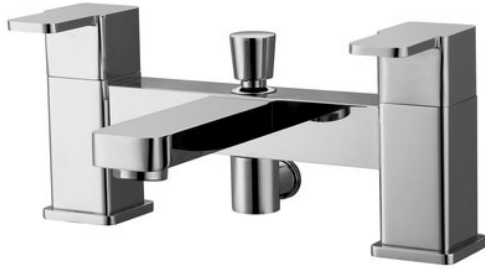

Origin 62 Bath Shower Mixer with Shower Head & Holder

Origin 62 Bath Shower Mixer with Shower Head & Holder Faucets

RAK
CERAMICS

N/A

Technical specifications

Dimensions:	None
Weight:	6.00 Kg
Color:	Chrome
Chrome thickness:	0.30
Cartridge:	Yes
Tail:	NA
Pressure:	3.00

Code	Name
RAKORI3005	Origin 62 Bath Shower Mixer with Shower Head & Holder

Dimensions: All dimensions in mm tolerance $\pm 5\%$ for below 200mm and $\pm 3\%$ for above 200mm.

Note: Due to a continuing development programme to improve design and performance, the manufacturer reserves all rights to vary specifications without prior information.