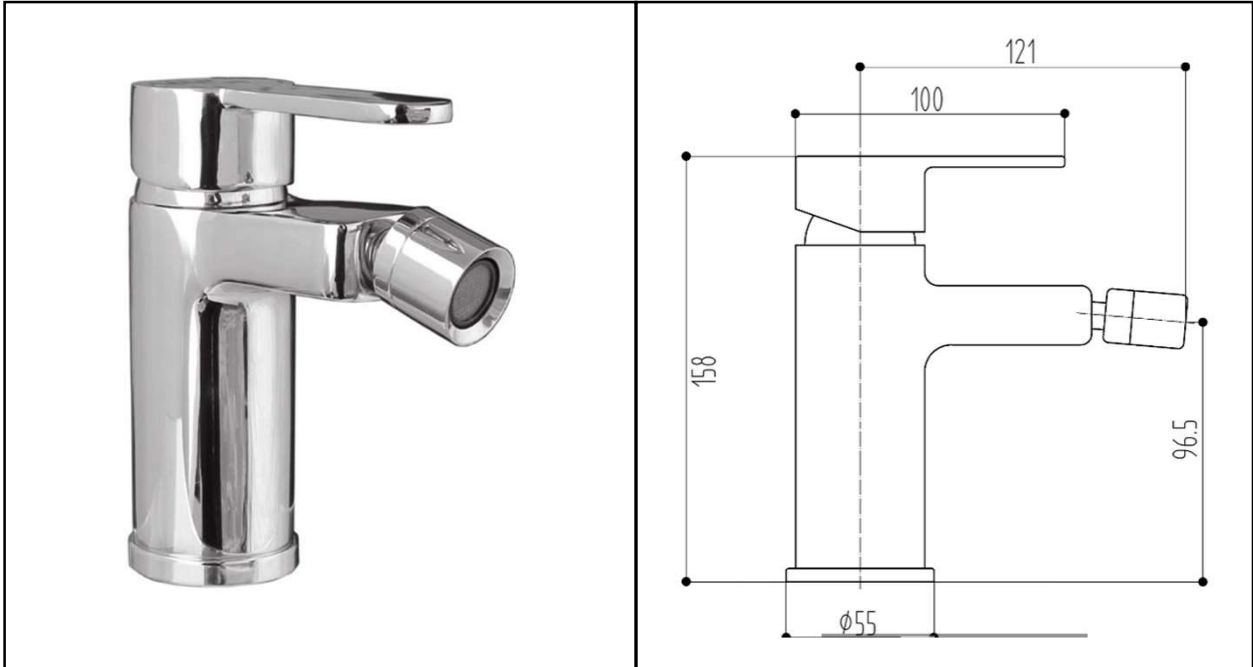

RAK MORNING
Bidet Mixer | Standard

RAK
CERAMICS

Dimensions: 55w x 121d x 158h mm

Colour: CHROME

Code: RAKMRN3006

Pressures: 0.2 - 0.3 Bar Pressure

Warranty: 15 YEARS

Weight: 0.00 KG

Dimensions: All Dimensions in mm tolerance $\pm 5\%$ for below 200mm and $\pm 3\%$ for above 200mm.
Note: Due to a continuing development programme to improve design and performance the manufacturer reserves all rights to vary specifications without prior information.
Please note accessories are for photographic use only.