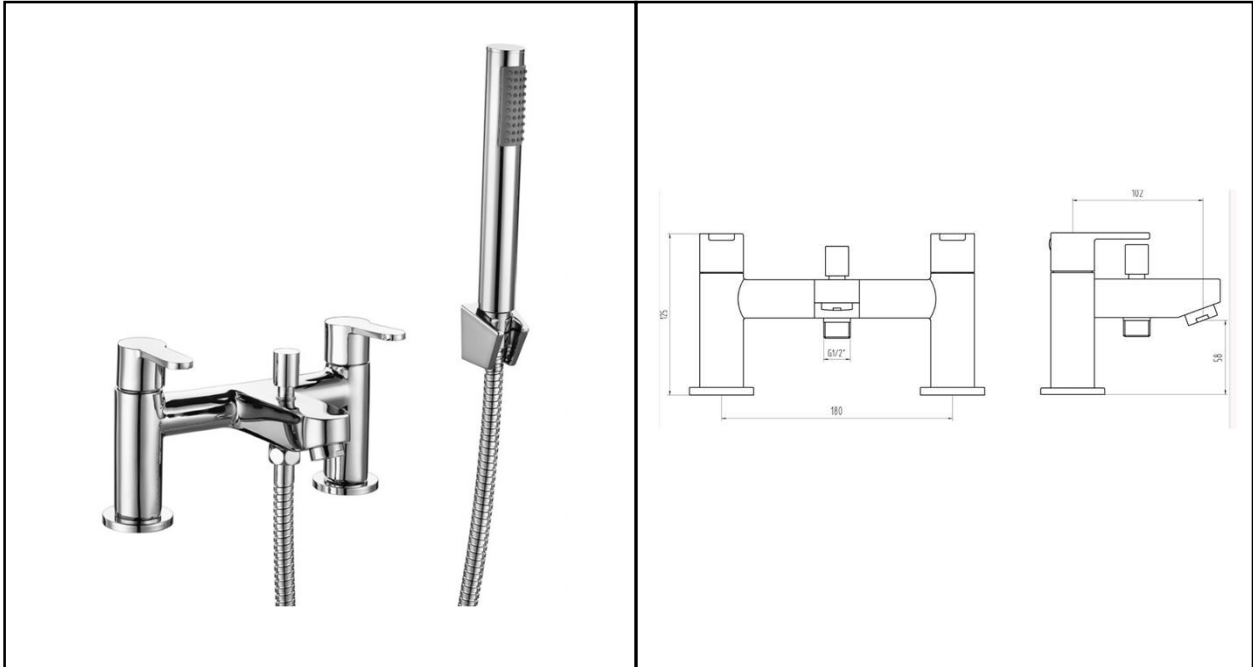

RAK MORNING
Bath Shower Mixer | 2TH

RAK
CERAMICS

Dimensions: 180w x 102d x 125h mm

Colour: CHROME

Code: RAKMRN3005

Pressures: 0.2 BAR – 6.0 BAR

Warranty: 15 YEARS

Weight: 2.50 KG

Dimensions: All Dimensions in mm tolerance $\pm 5\%$ for below 200mm and $\pm 3\%$ for above 200mm.
Note: Due to a continuing development programme to improve design and performance the manufacturer reserves all rights to vary specifications without prior information.
Please note accessories are for photographic use only.