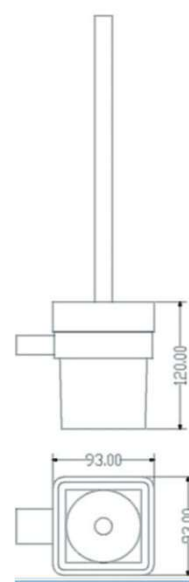

RAK MOON ACCESSORIES
Toilet Brush

RAK
CERAMICS

Dimensions: 93w x 93d x 120h mm

Colour: BLACK

Code: RAKMOO9908B

Warranty: 2 YEARS

Weight: 0.97 KG

Dimensions: All Dimensions in mm tolerance $\pm 5\%$ for below 200mm and $\pm 3\%$ for above 200mm.
Note: Due to a continuing development programme to improve design and performance the manufacturer reserves all rights to vary specifications without prior information.
Please note accessories are for photographic use only.