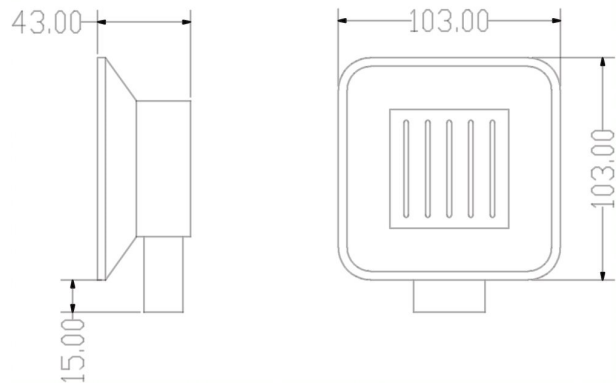

## Soap Dish

**RAK**  
CERAMICS

---

**Dimensions:** 103w x 103d x 43h  
mm

---

**Colour:** BLACK

---

**Code:** RAKMOO9905B

---

**Warranty:** 2 YEARS

---

**Weight:** 0.38 KG

---

Dimensions: All Dimensions in mm tolerance  $\pm 5\%$  for below 200mm and  $\pm 3\%$  for above 200mm.

Note: Due to a continuing development programme to improve design and performance the manufacturer reserves all rights to vary specifications without prior information.