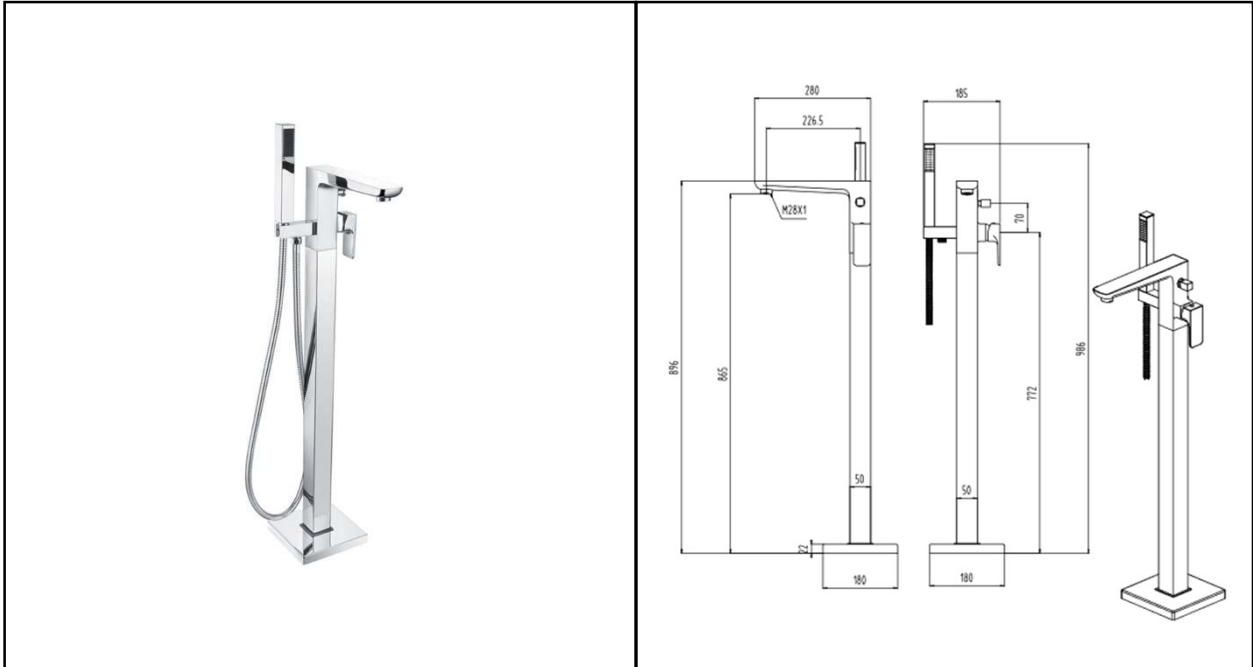

RAK MOON TAPS

Bath Shower Mixer | Floor Standing

RAK
CERAMICS

Dimensions: 50w x 280d x 896h mm

Colour: CHROME

Code: RAKMOO3014

Pressures: 0.1 BAR –6.0 BAR

Warranty: 15 YEARS

Weight: 8.00 KG

Dimensions: All Dimensions in mm tolerance $\pm 5\%$ for below 200mm and $\pm 3\%$ for above 200mm.
Note: Due to a continuing development programme to improve design and performance the manufacturer reserves all rights to vary specifications without prior information.
Please note accessories are for photographic use only.