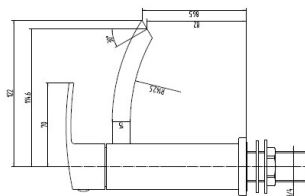

**RAK MOON TAPS
BATH FILLER | 2TH**

RAK
CERAMICS

Dimensions: 216w x 158d x135h mm

Colour: BLACK

Code: RAKMOO3004B

Pressures: 0.4 BAR – 6.0 BAR

Warranty: 15 YEARS

Weight: 2.50 KG

Dimensions: All Dimensions in mm tolerance $\pm 5\%$ for below 200mm and $\pm 3\%$ for above 200mm.
Note: Due to a continuing development programme to improve design and performance the manufacturer reserves all rights to vary specifications without prior information.
Please note accessories are for photographic use only.