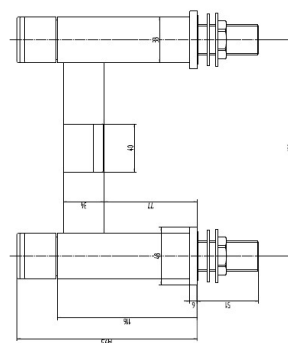

**RAK MOON TAPS
BATH FILLER | 2TH**

RAK
CERAMICS

Dimensions: 216w x 158d x135h mm

Colour: BLACK

Code: RAKMOO3004B

Pressures: 0.4 BAR – 6.0 BAR

Warranty: 15 YEARS

Weight: 2.50 KG

Dimensions: All Dimensions in mm tolerance $\pm 5\%$ for below 200mm and $\pm 3\%$ for above 200mm.
Note: Due to a continuing development programme to improve design and performance the manufacturer reserves all rights to vary specifications without prior information.
Please note accessories are for photographic use only.