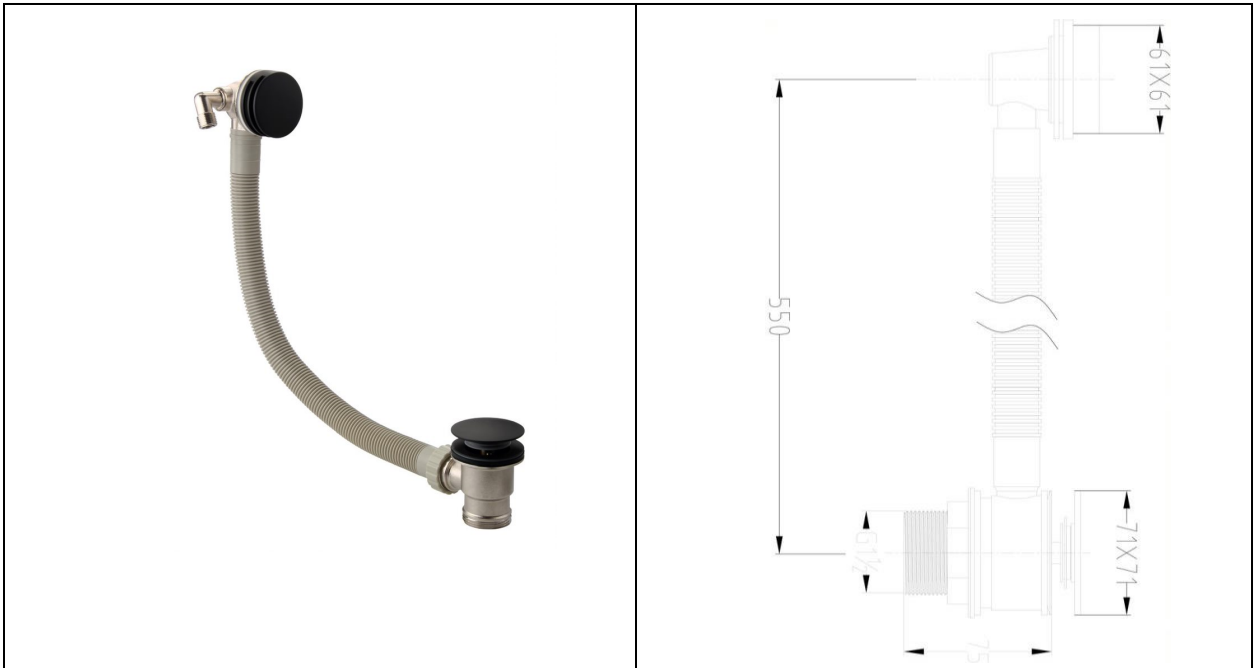

RAK Bath Waste

Round Bath Overflow Filler with Clicker Waste in Black

RAK
CERAMICS

Dimensions: 550 x 75 mm

Colour: Black

Code: RAKL9025RB

Warranty: 5 YEARS

Weight: 1.40 KG

Dimensions: All Dimensions in mm tolerance $\pm 5\%$ for below 200mm and $\pm 3\%$ for above 200mm.

Note: Due to a continuing development programme to improve design and performance the manufacturer reserves all rights to vary specifications without prior information.