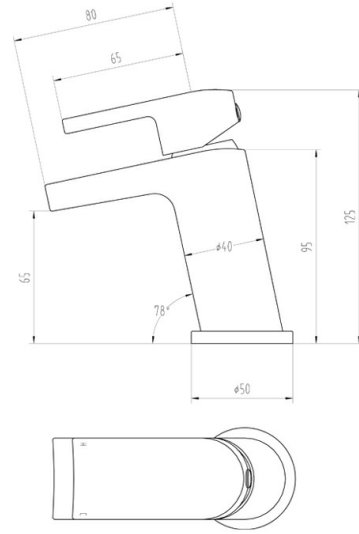

### Technical specifications

Dimensions:	None
Weight:	1.30 Kg
Color:	Chrome
Chrome thickness:	0.30
Cartridge:	Yes
Tail:	NA
Pressure:	3.00

Code	Name
RAKILL3001	Illusion Mono basin mixer cool start

Dimensions: All dimensions in mm tolerance  $\pm 5\%$  for below 200mm and  $\pm 3\%$  for above 200mm.