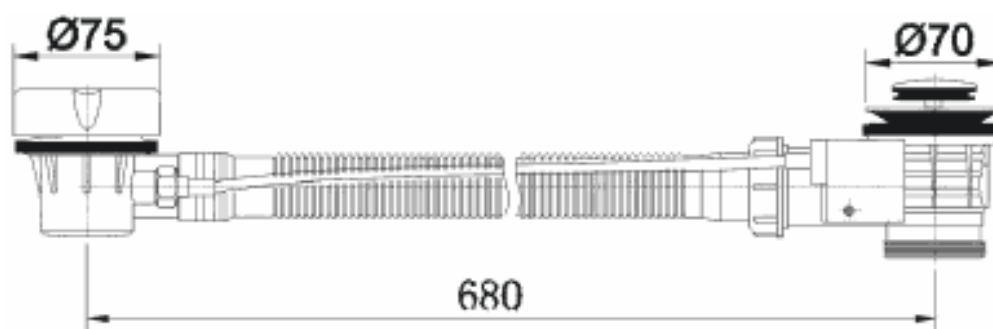

Wastes

De Luxe Bath Waste and Overflow

RAK
CERAMICS

SPECIFICATION/CODE REFERENCE

Please use the reference codes shown below:

RAKL9023

SIZE	1 1/2" waste outlet with flexible overflow pipe
MATERIAL	Brass, Chrome Plating
COVER	Cover with easy clean waste
WEIGHT	0.93 kg
THICKNESS	Chrome 0.3 UM, Nickle 6019 UM
TYPES	Suitable for standard baths
WARRANTY	5 Years

Dimensions: All measurements are in millimeters and are subject to normal manufacturing variations.

Note: Due to a continuing development programme to improve design and performance, the manufacturer reserves all rights to vary specifications without prior informations. Please note accessories are for photographic use only.