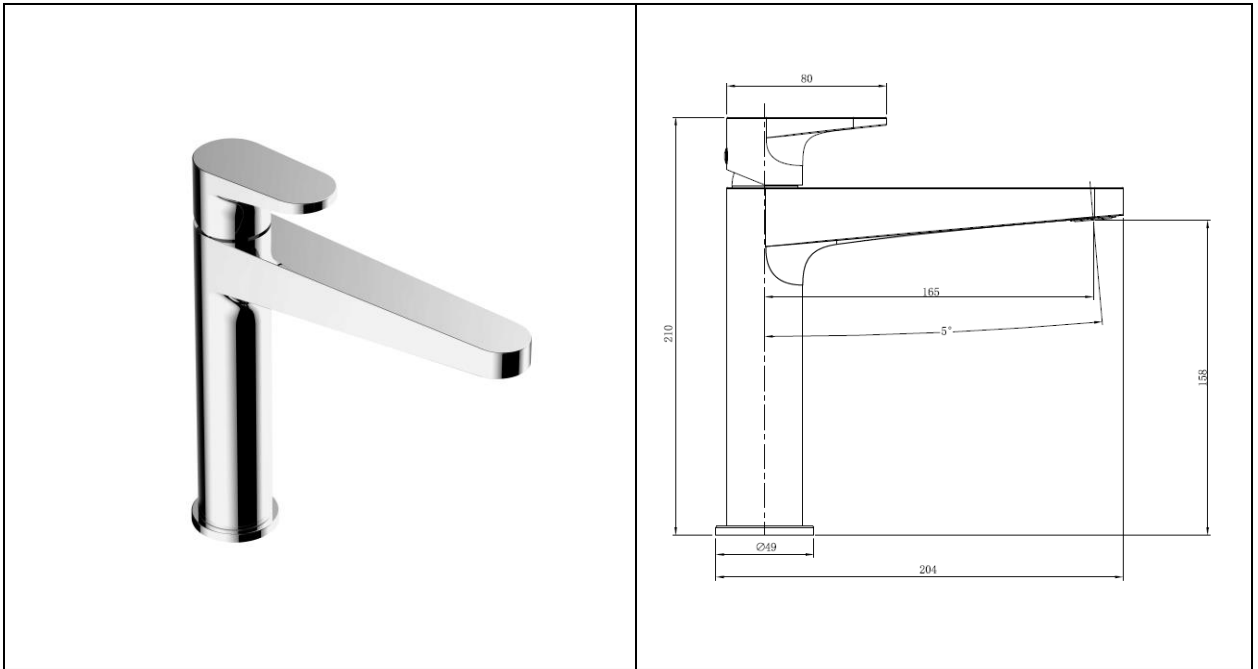

**RAK-Ischia**

Basin Mixer | Medium

**RAK**  
CERAMICS

**Dimensions:** 49w x 204d x 210h

**Colour:** Chrome (C), Brushed Gold (G),  
Brushed Nickel (N) and Black (B)

**Code:** RAKISH3016X

**Working Pressure:** Minimum Operating Pressure 1.00 Bar

**Warranty** 15 Years

**Weight:** 1.654 KG

Dimensions: All Dimensions in mm tolerance  $\pm 5\%$  for below 200mm and  $\pm 3\%$  for above 200mm.

Note: Due to a continuing development programme to improve design and performance the manufacturer reserves all rights to vary specifications without prior information.