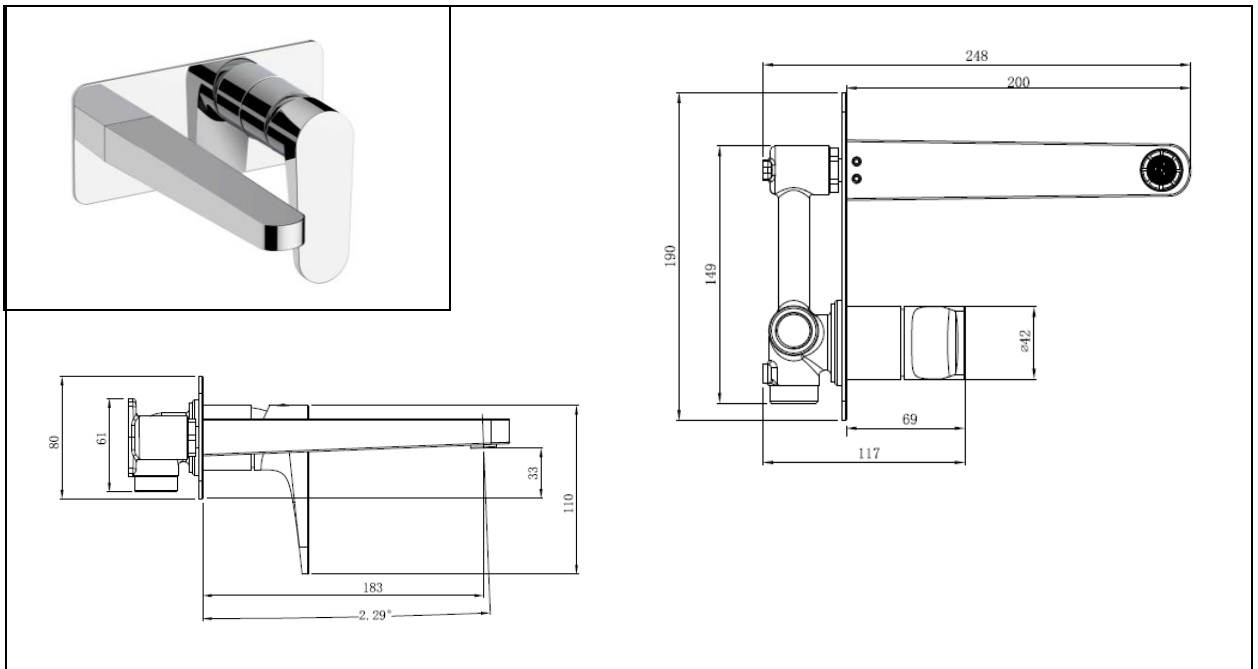

RAK-Ischia

Basin Mixer | Wall Mounted

RAK
CERAMICS

Dimensions:	190w x 248d x 80h
Colour:	Chrome (C), Brushed Gold (G), Brushed Nickel (N) and Black (B)
Code:	RAKISH3007X
Working Pressure:	Minimum Operating Pressure 1.00 Bar
Warranty	15 Years
Weight:	1.923 KG

Dimensions: All Dimensions in mm tolerance $\pm 5\%$ for below 200mm and $\pm 3\%$ for above 200mm.

Note: Due to a continuing development programme to improve design and performance the manufacturer reserves all rights to vary specifications without prior information.