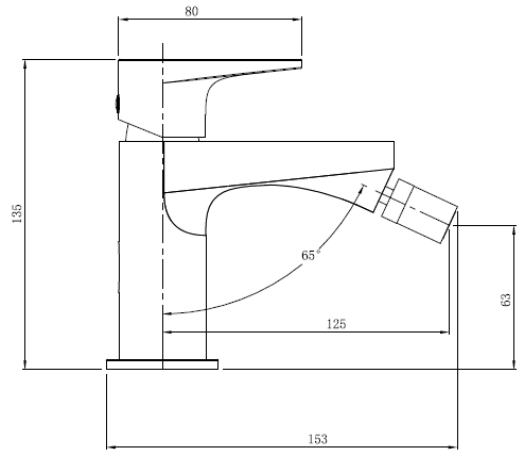

RAK-Ischia

Bidet Mixer | Standard

RAK
CERAMICS

Dimensions:

38w x 153d x 135h

Colour:

Chrome (C), Brushed Gold (G),
Brushed Nickel (N) and Black (B)

Code:

RAKISH3006X

Working Pressure

Minimum Operating Pressure 1.00 Bar

Warranty

15 Years

Weight:

1.071 KG

Dimensions: All Dimensions in mm tolerance $\pm 5\%$ for below 200mm and $\pm 3\%$ for above 200mm.