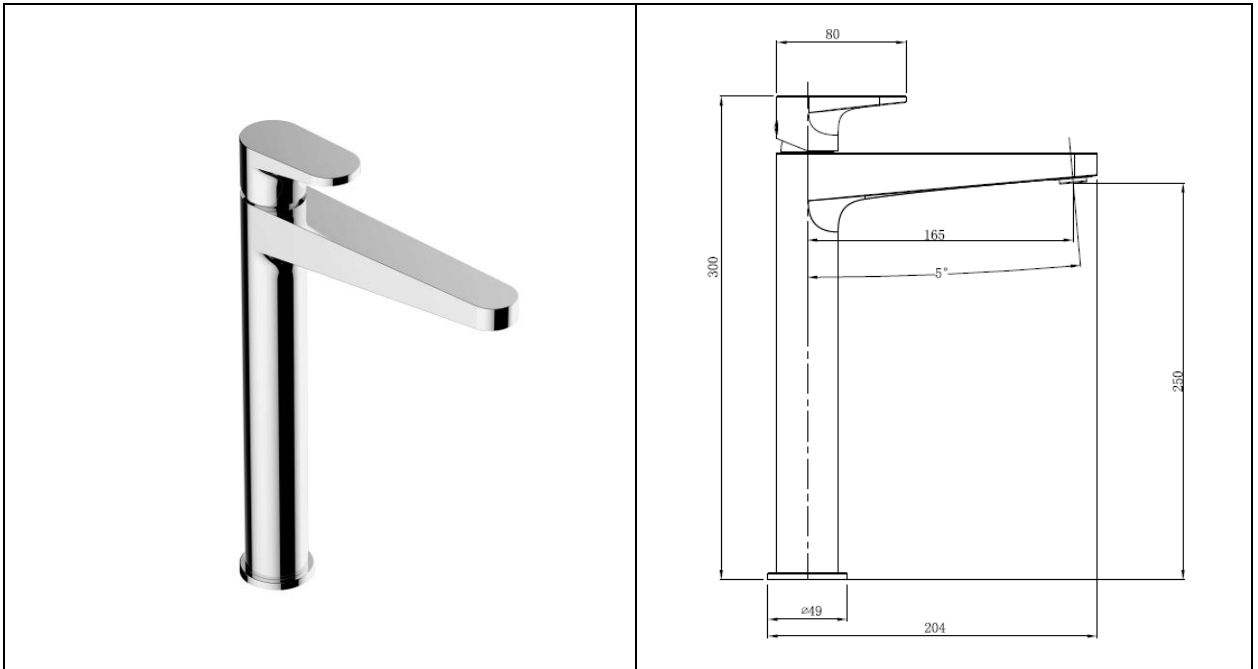

RAK-Ischia
Basin Mixer | Tall

RAK
CERAMICS

Dimensions: 49w x 204d x 300h

Colour: Chrome (C), Brushed Gold (G),
Brushed Nickel (N) and Black (B)

Code: RAKISH3003X

Working Pressure: Minimum Operating Pressure 0.50 Bar

Warranty 15 Years

Weight: 1.789 KG

Dimensions: All Dimensions in mm tolerance $\pm 5\%$ for below 200mm and $\pm 3\%$ for above 200mm.

Note: Due to a continuing development programme to improve design and performance the manufacturer reserves all rights to vary specifications without prior information.