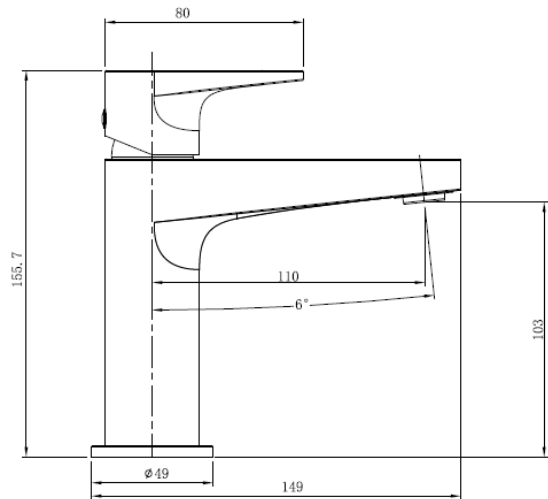

RAK-Ischia

Basin Mixer | Standard

RAK
CERAMICS

Dimensions:

19w x 149d x 155.7

Colour:

Chrome (C), Brushed Gold (G),
Brushed Nickel (N) and Black (B)

Code:

RAKISH3001X

Working Pressure:

Minimum Operating Pressure 0.50 Bar

Warranty

15 Years

Weight:

1.607 KG

Dimensions: All Dimensions in mm tolerance $\pm 5\%$ for below 200mm and $\pm 3\%$ for above 200mm.