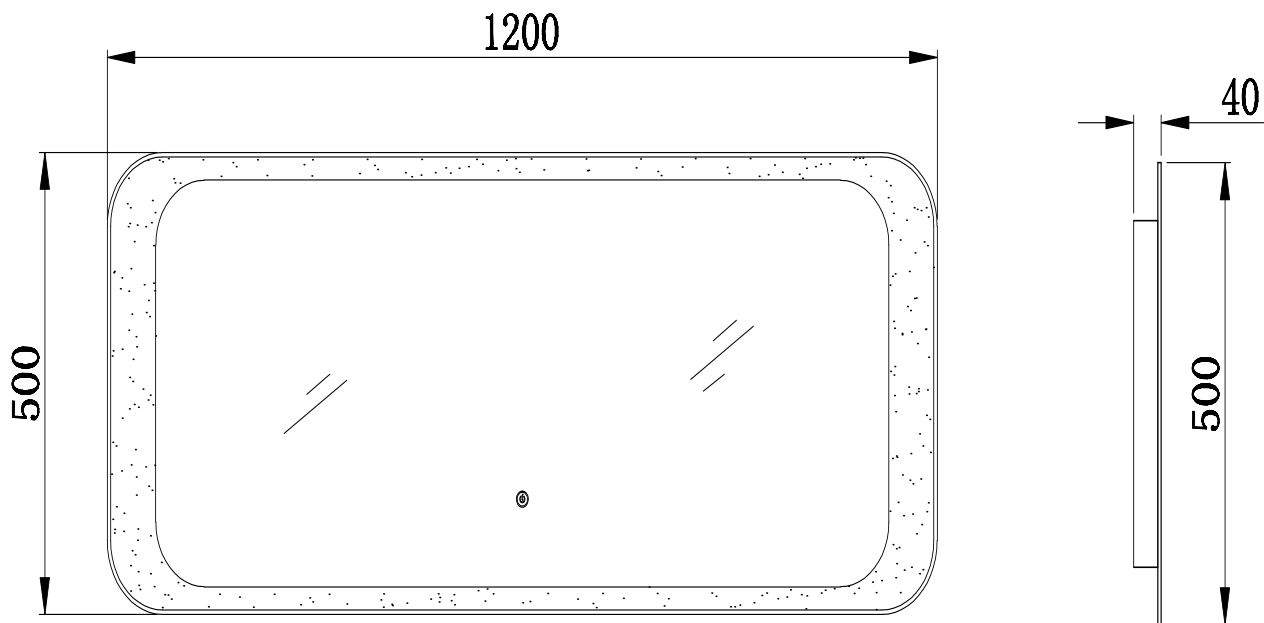

HARMONY FURNITURE (Moon)

LED Mirror 1200 x 500 mm

RAK
CERAMICS

SPECIFICATION/CODE REFERENCE

Please use the reference codes shown below:

RAKHAR5001

SIZE	500 x 120 x 40 mm
MATERIAL	Gloss White MDF Frame
GLASS	5mm Silver Glass
LIGHT	LED Touch Sensor Switch ON/OFF Switch
CABLE	Extra cable to connect to furniture IP44 Rating
WEIGHT	66 kg
COLOURS	White
FITTED	Demister Pad
WARRANTY	2 Years

Dimensions: All measurements are in millimeters and are subject to normal manufacturing variations.

Note: Due to a continuing development programme to improve design and performance, the manufacturer reserves all rights to vary specifications without prior informations. Please note accessories are for photographic use only.