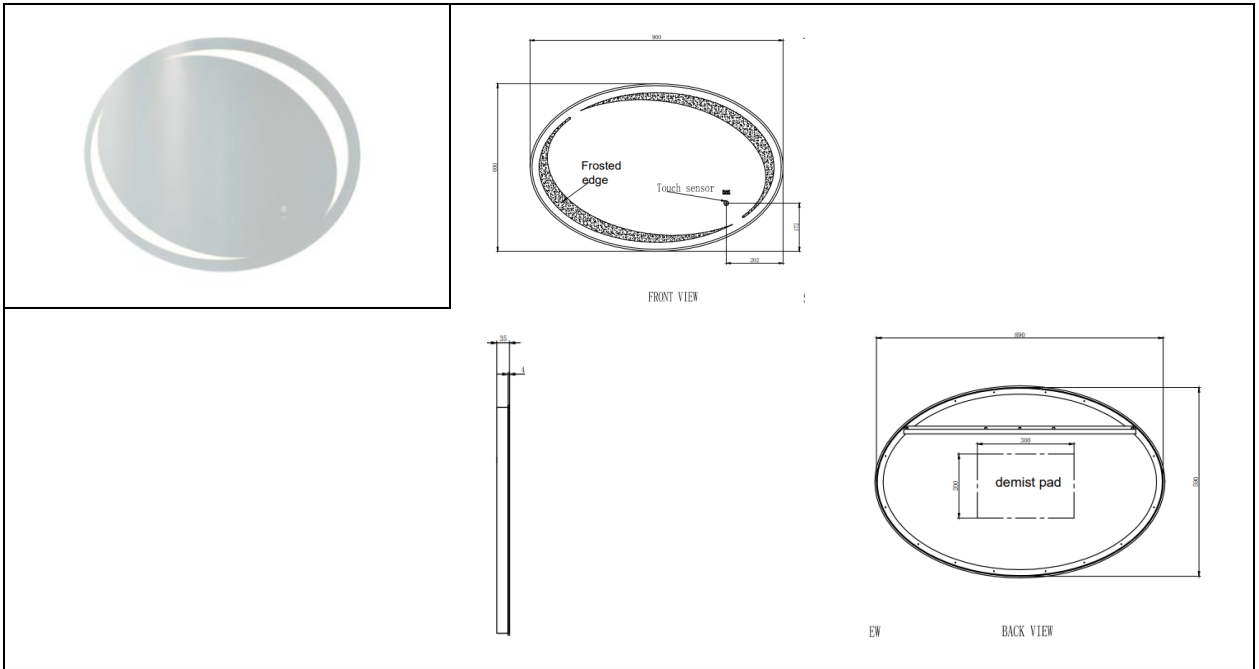

RAK-Hades

Illuminated Mirror| Oval

RAK
CERAMICS

Dimensions: 900w x 35d x 600 h

Touch Sensor Switch: Yes

Shaving Socket: No

Demister Pad: Yes

LED Lighting: Yes

Mains Powered: Yes

Rated: IP44

Code: RAKHAD5001

Warranty: 2 Years

Weight: 9.8 KG

Dimensions: All Dimensions in mm tolerance $\pm 5\%$ for below 200mm and $\pm 3\%$ for above 200mm.

Note: Due to a continuing development programme to improve design and performance the manufacturer