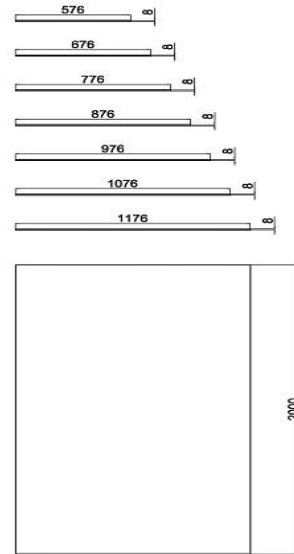

RAK Feeling Glass
Glass Panel 900 x 2000 mm

RAK
CERAMICS

Dimensions: 900 x 2000 mm

Colour: Clear Glass

Code: RAKFGP900

Warranty: 10 YEARS

Weight: 38.00 KG

Dimensions: All Dimensions in mm tolerance $\pm 5\%$ for below 200mm and $\pm 3\%$ for above 200mm.