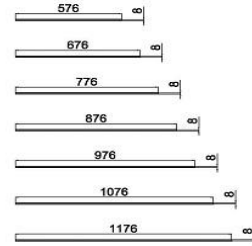

**RAK Feeling Glass**  
**Glass Panel 1100 x 2000 mm**

**RAK**  
CERAMICS

---

**Dimensions:** 1100 x 2000 mm

---

**Colour:** Clear Glass

---

**Code:** RAKFGP1100

---

**Warranty:** 10 YEARS

---

**Weight:** 46.00 KG

---

Dimensions: All Dimensions in mm tolerance  $\pm 5\%$  for below 200mm and  $\pm 3\%$  for above 200mm.

Note: Due to a continuing development programme to improve design and performance the manufacturer reserves all rights to vary specifications without prior information.