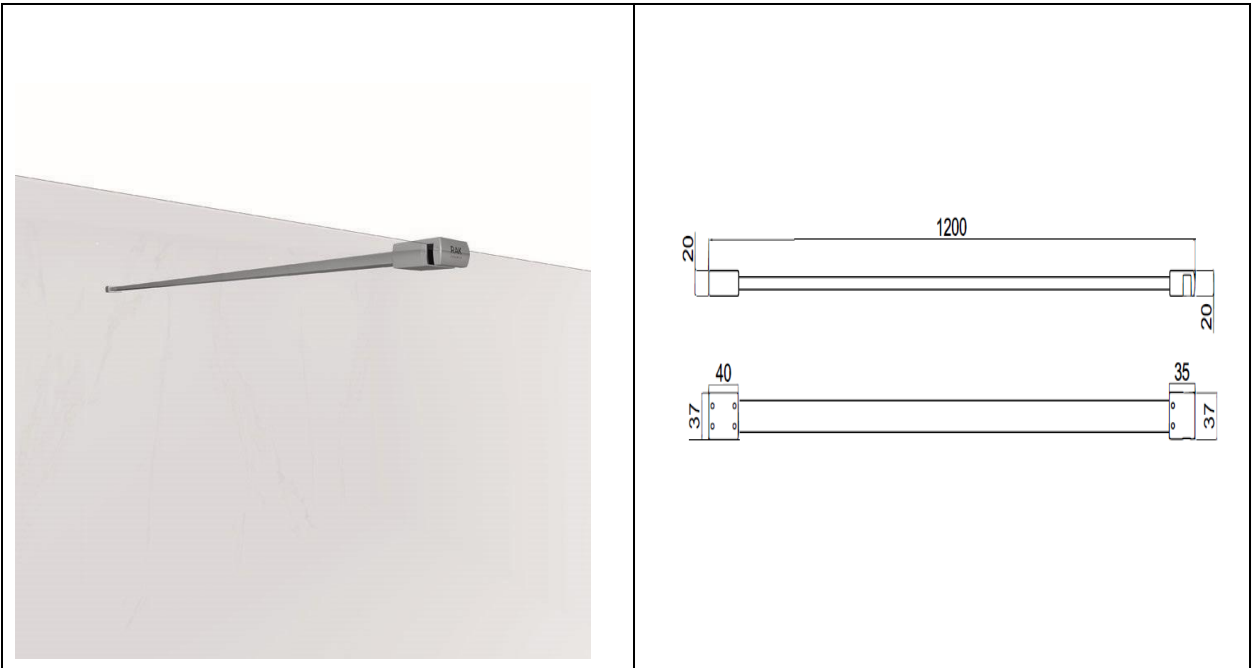

# RAK Feeling Glass Bracing Bar 1200mm

**RAK**  
CERAMICS

---

**Dimensions:** 1200 MM

---

**Colour:** CHROME / WHITE / GREIGE/  
BLACK / GREY / CAPPUCINO

---

**Code:** RAKFBB100XXX

---

**Warranty:** 10 YEARS

---

**Weight:** 0.88 KG

---

Dimensions: All Dimensions in mm tolerance  $\pm 5\%$  for below 200mm and  $\pm 3\%$  for above 200mm.

Note: Due to a continuing development programme to improve design and performance the manufacturer reserves all rights to vary specifications without prior information.