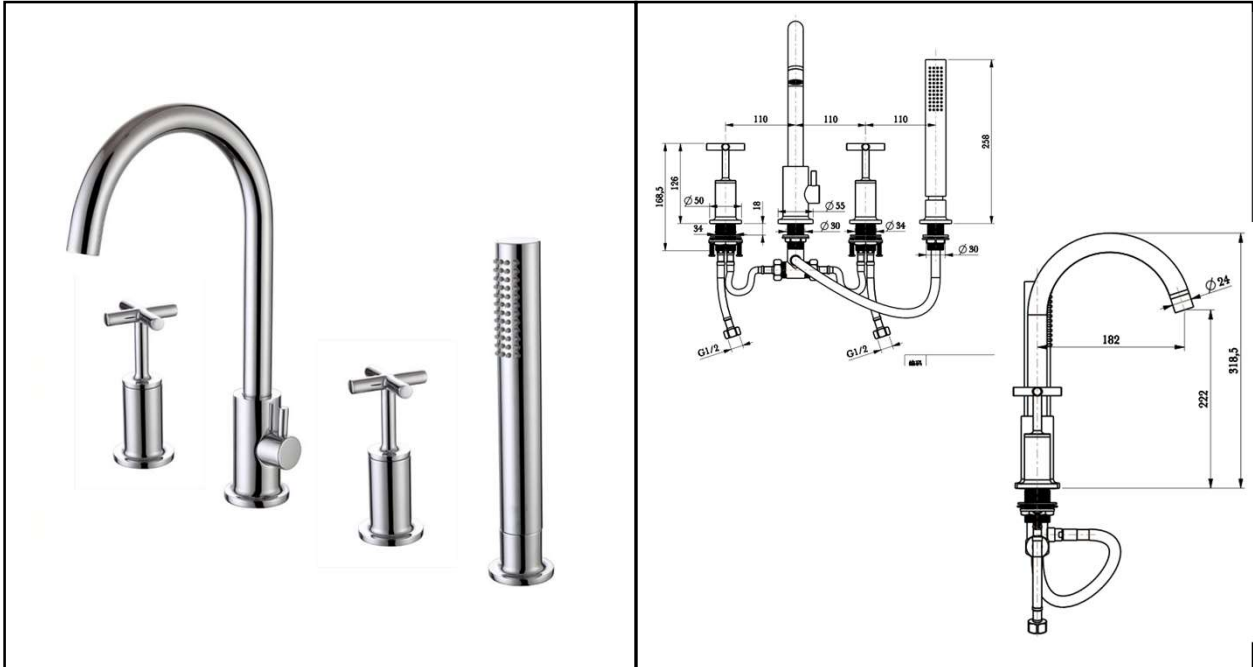

RAK ELLA TAPS
Bath Shower Mixer | 4TH

RAK
 CERAMICS

Dimensions: 0w x 0d x 0h mm

Colour: CHROME

Code: RAKELL3013

Pressures: 0.2 BAR – 6.0 BAR

Warranty: 15 YEARS

Weight: 4.00 KG

Dimensions: All Dimensions in mm tolerance $\pm 5\%$ for below 200mm and $\pm 3\%$ for above 200mm.
 Note: Due to a continuing development programme to improve design and performance the manufacturer reserves all rights to vary specifications without prior information.
 Please note accessories are for photographic use only.