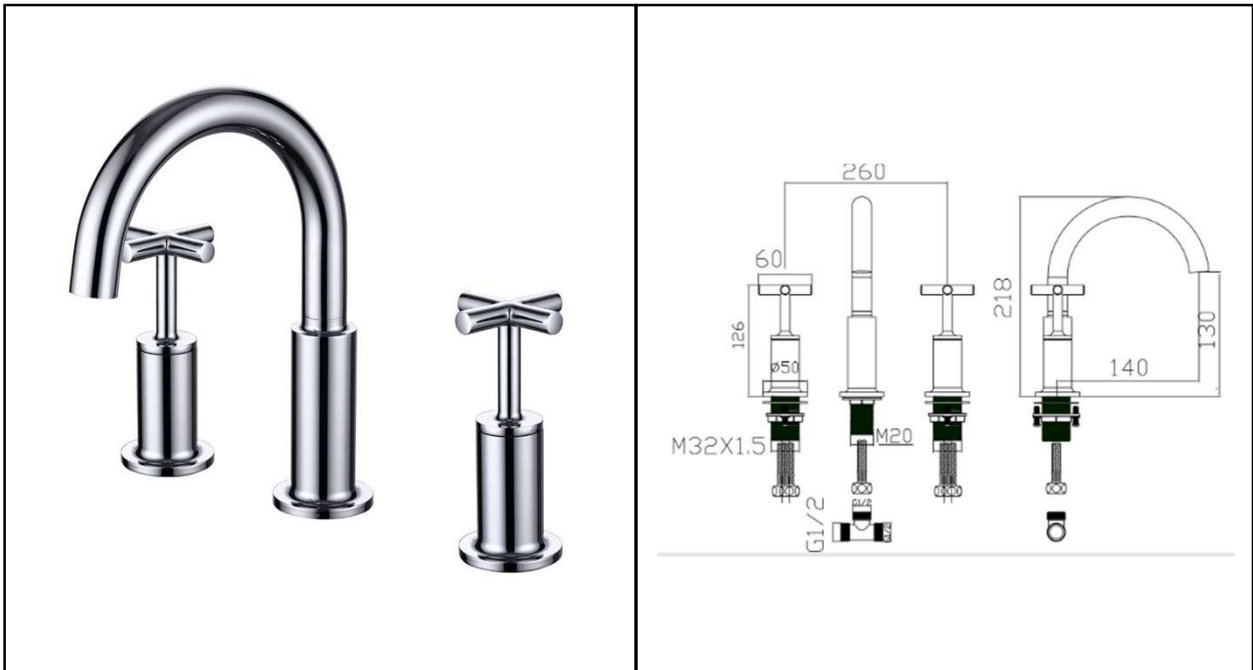

RAK ELLA TAPS
Bath Filler | 3TH

RAK
CERAMICS

Dimensions: 330w x 182d x 318h mm

Colour: CHROME

Code: RAKELL3011

Pressures: 0.2 BAR – 6.0 BAR

Warranty: 15 YEARS

Weight: 4.00 KG

Dimensions: All Dimensions in mm tolerance $\pm 5\%$ for below 200mm and $\pm 3\%$ for above 200mm.
Note: Due to a continuing development programme to improve design and performance the manufacturer reserves all rights to vary specifications without prior information.
Please note accessories are for photographic use only.