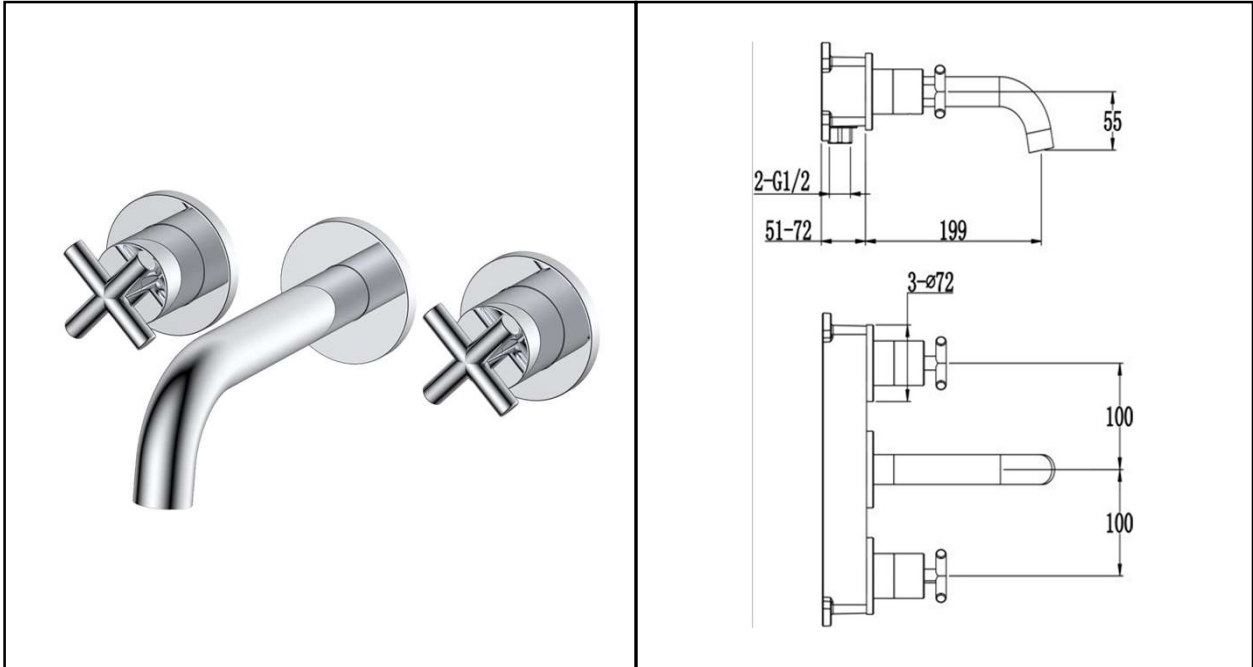

RAK ELLA TAPS

Basin Mixer | Wall Mounted | 3TH

RAK
CERAMICS

Dimensions: 200w x 199d x 0h mm

Colour: CHROME

Code: RAKELL3010

Pressures: 0.2 BAR – 6.0 BAR

Warranty: 15 YEARS

Weight: 3.54 KG

Dimensions: All Dimensions in mm tolerance $\pm 5\%$ for below 200mm and $\pm 3\%$ for above 200mm.
Note: Due to a continuing development programme to improve design and performance the manufacturer reserves all rights to vary specifications without prior information.
Please note accessories are for photographic use only.