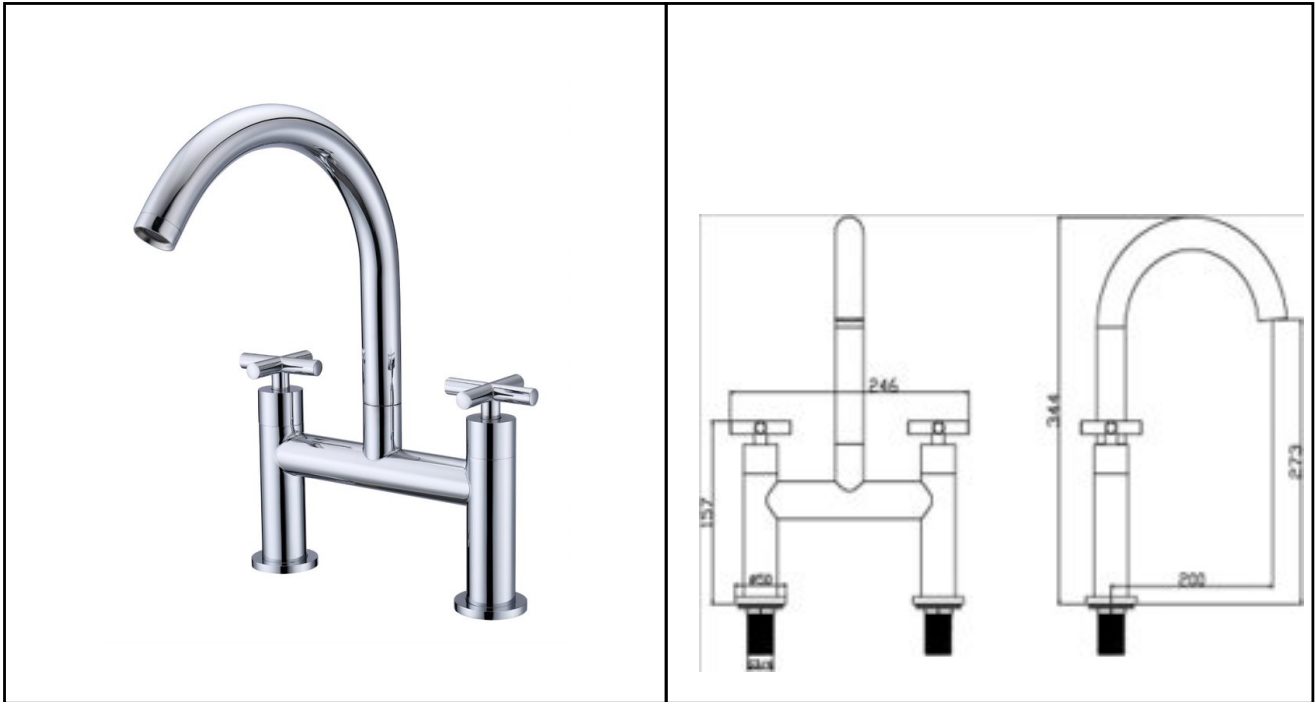

RAK ELLA TAPS

Bath Filler | 2H

RAK
CERAMICS

Dimensions: 246w x 200d x 344h mm

Colour: CHROME

Code: RAKELL3004

Pressures: 0.2 BAR – 6.0 BAR

Warranty: 15 YEARS

Weight: 2.38 KG

Dimensions: All Dimensions in mm tolerance $\pm 5\%$ for below 200mm and $\pm 3\%$ for above 200mm.

Note: Due to a continuing development programme to improve design and performance the manufacturer reserves all rights to vary specifications without prior information.