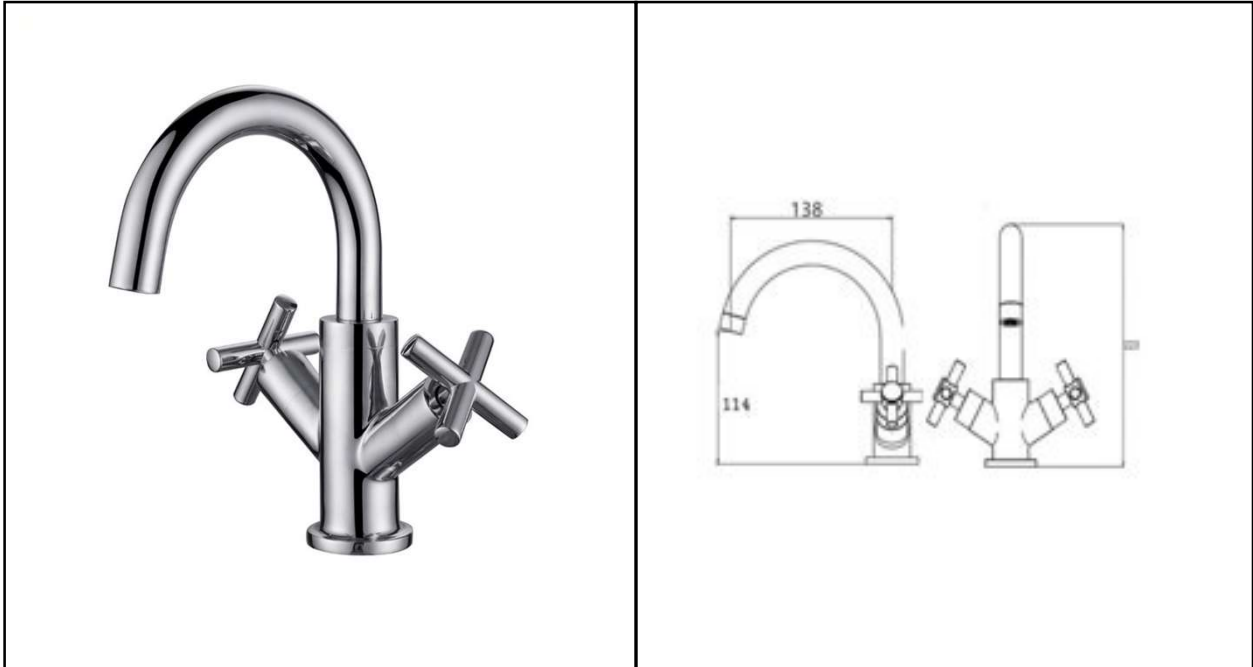

RAK ELLA TAPS
Basin Mixer

RAK
CERAMICS

Dimensions: 0w x 138d x 223h mm

Colour: CHROME

Code: RAKELL3001

Pressures: 0.2 BAR – 0.3 BAR

Warranty; 15 YEARS

Weight; 2.63KG

Dimensions: All Dimensions in mm tolerance $\pm 5\%$ for below 200mm and $\pm 3\%$ for above 200mm.
Note: Due to a continuing development programme to improve design and performance the manufacturer reserves all rights to vary specifications without prior information.
Please note accessories are for photographic use only.