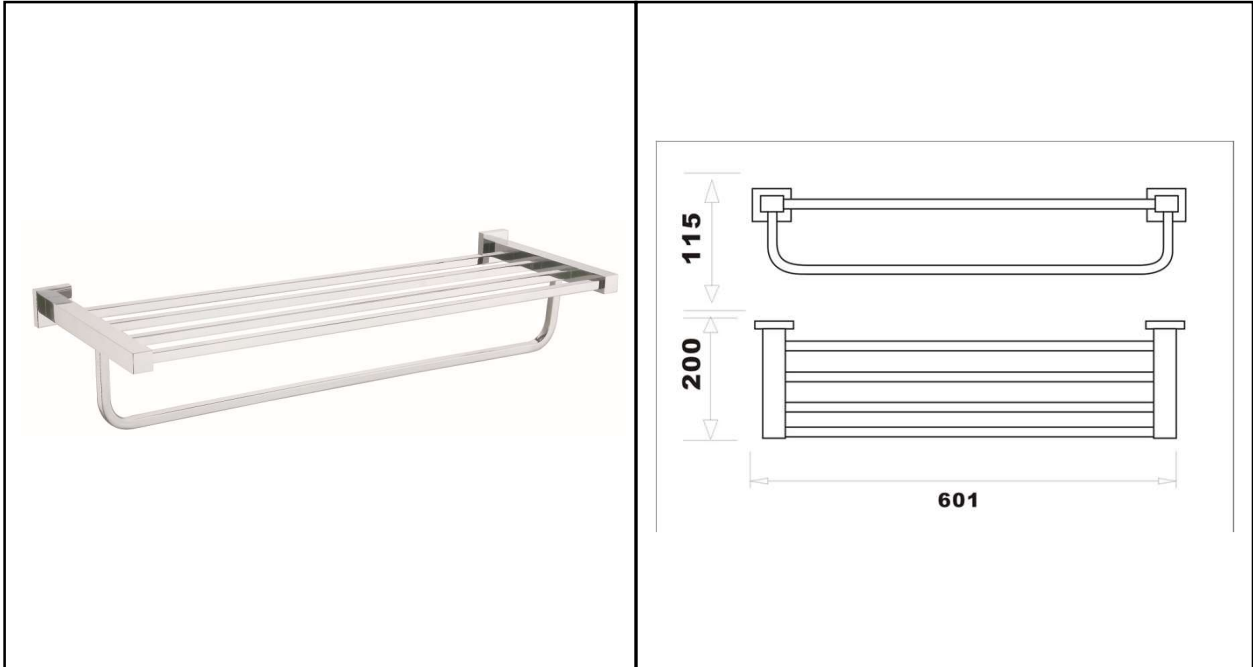

RAK CUBIS ACCESSORIES
Cubis Towel Shelf

RAK
CERAMICS

Dimensions: 601w x 200d x 115h mm

Colour: CHROME

Code: RAKCUB9914

Warranty: 2 YEARS

Weight: 1.56 KG

Dimensions: All Dimensions in mm tolerance $\pm 5\%$ for below 200mm and $\pm 3\%$ for above 200mm.
Note: Due to a continuing development programme to improve design and performance the manufacturer reserves all rights to vary specifications without prior information.
Please note accessories are for photographic use only.