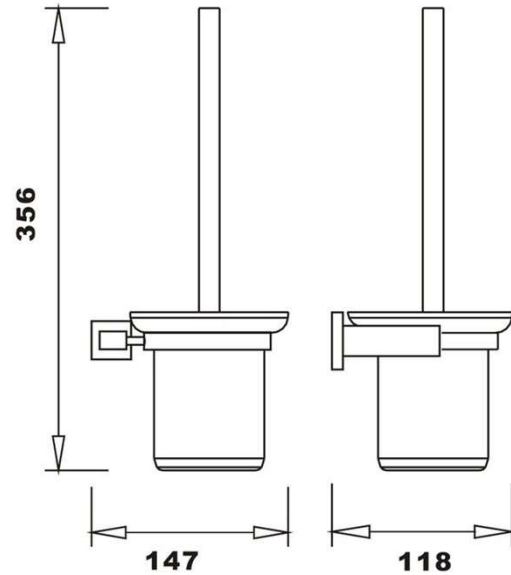

RAK CUBIS ACCESSORIES
Toilet Brush

RAK
CERAMICS

Dimensions: 147w x 118d x 356h mm

Colour: BLACK

Code: RAKCUB9908B

Warranty: 2 YEARS

Weight: 0.93 KG

Dimensions: All Dimensions in mm tolerance $\pm 5\%$ for below 200mm and $\pm 3\%$ for above 200mm.
Note: Due to a continuing development programme to improve design and performance the manufacturer reserves all rights to vary specifications without prior information.
Please note accessories are for photographic use only.