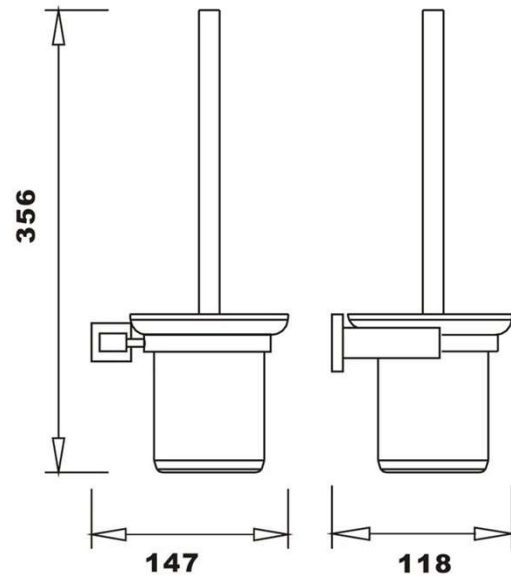

**RAK CUBIS ACCESSORIES**  
**Toilet Brush**

**RAK**  
CERAMICS

---

**Dimensions:** 147w x 118d x 356h mm

---

**Colour:** CHROME

---

**Code:** RAKCUB9908

---

**Warranty:** 2 YEARS

---

**Weight:** 0.93 KG

---

Dimensions: All Dimensions in mm tolerance  $\pm 5\%$  for below 200mm and  $\pm 3\%$  for above 200mm.  
Note: Due to a continuing development programme to improve design and performance the manufacturer reserves all rights to vary specifications without prior information.  
Please note accessories are for photographic use only.