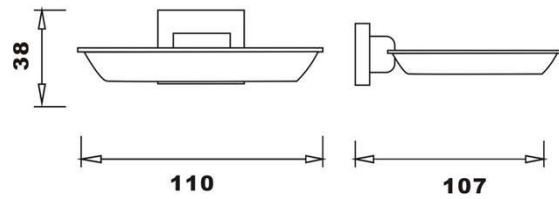

RAK CUBIS ACCESSORIES
Soap Dish

RAK
CERAMICS

Dimensions: 110w x 107d x 38h mm

Colour: CHROME

Code: RAKCUB9905

Warranty: 2 YEARS

Weight: 0.56 KG

Dimensions: All Dimensions in mm tolerance $\pm 5\%$ for below 200mm and $\pm 3\%$ for above 200mm.
Note: Due to a continuing development programme to improve design and performance the manufacturer reserves all rights to vary specifications without prior information.
Please note accessories are for photographic use only.