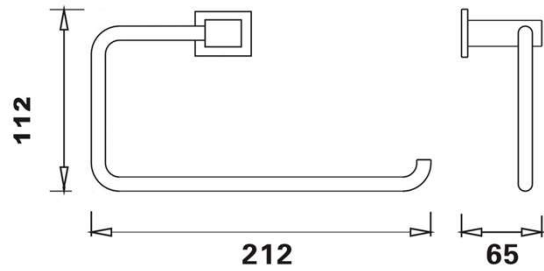

**RAK CUBIS ACCESSORIES**  
**Towel Ring**

**RAK**  
CERAMICS

---

**Dimensions:** 212w x 65d x 112h mm

---

**Colour:** BLACK

---

**Code:** RAKCUB9902B

---

**Warranty:** 2 YEARS

---

**Weight;** 0.46 KG

---

Dimensions: All Dimensions in mm tolerance  $\pm 5\%$  for below 200mm and  $\pm 3\%$  for above 200mm.  
Note: Due to a continuing development programme to improve design and performance the manufacturer reserves all rights to vary specifications without prior information.  
Please note accessories are for photographic use only.