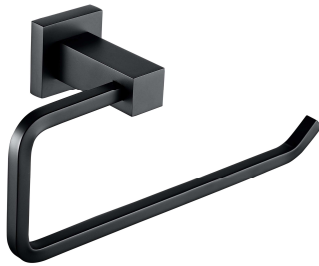

**RAK CUBIS ACCESSORIES**  
**Towel Ring**

**RAK**  
CERAMICS

---

**Dimensions:** 212w x 65d x 112h mm

---

**Colour:** BLACK

---

**Code:** RAKCUB9902B

---

**Warranty:** 2 YEARS

---

**Weight;** 0.46 KG

---

Dimensions: All Dimensions in mm tolerance  $\pm 5\%$  for below 200mm and  $\pm 3\%$  for above 200mm.  
Note: Due to a continuing development programme to improve design and performance the manufacturer reserves all rights to vary specifications without prior information.  
Please note accessories are for photographic use only.