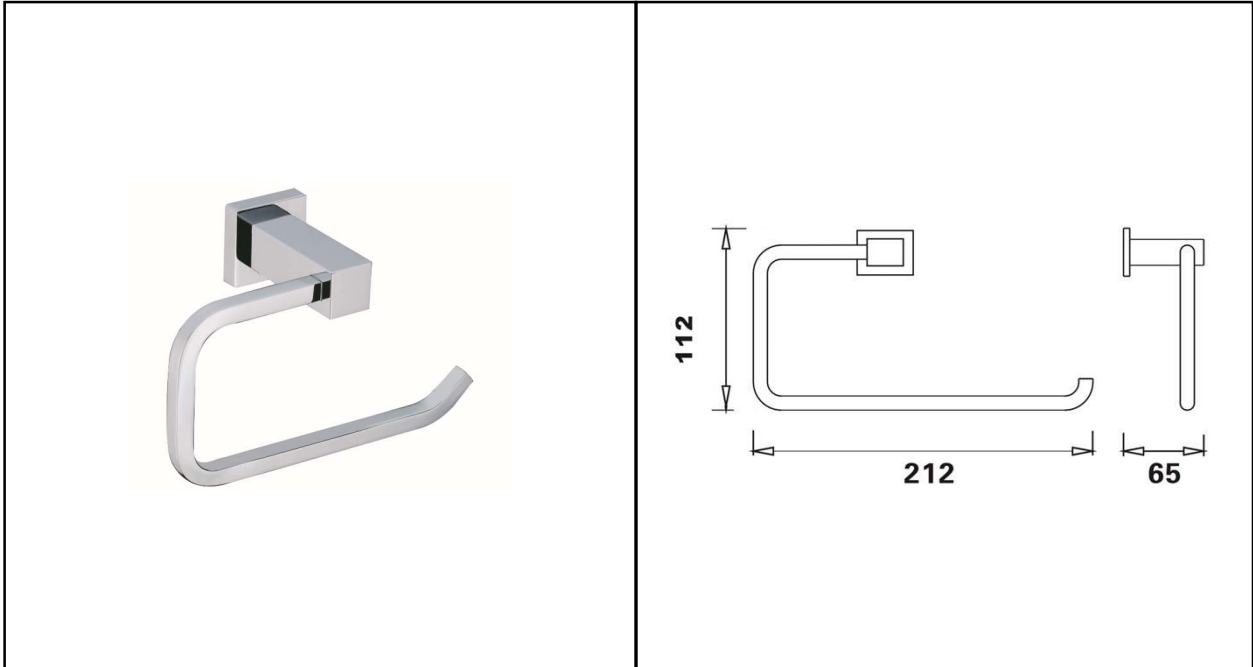

**RAK CUBIS ACCESSORIES**  
**Towel Ring**

**RAK**  
CERAMICS

---

**Dimensions:** 212w x 65d x 112h mm

---

**Colour:** CHROME

---

**Code:** RAKCUB9902

---

**Warranty:** 2 YEARS

---

**Weight;** 0.46 KG

---

Dimensions: All Dimensions in mm tolerance  $\pm 5\%$  for below 200mm and  $\pm 3\%$  for above 200mm.  
Note: Due to a continuing development programme to improve design and performance the manufacturer reserves all rights to vary specifications without prior information.  
Please note accessories are for photographic use only.