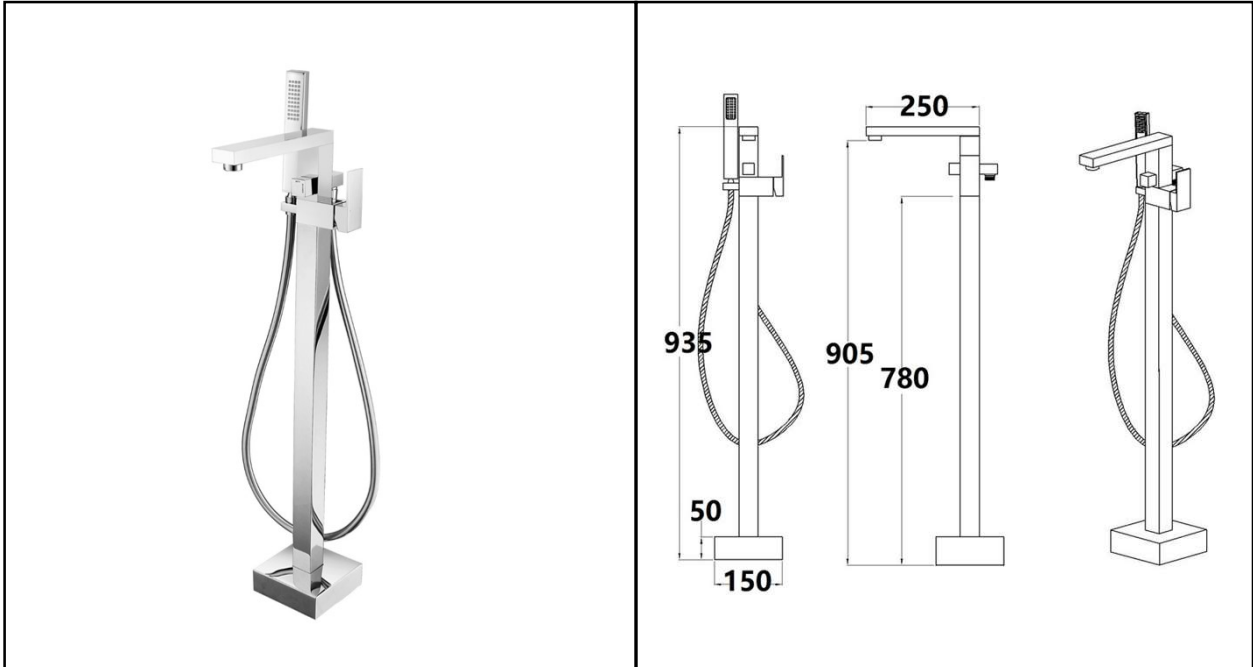

RAK CUBIS TAPS
Bath Shower Mixer | Floor Standing

RAK
CERAMICS

Dimensions: 150w x 250d x 935h mm

Colour: CHROME

Code: RAKCUB3013

Pressure: 0.2 - 0.6 Bar Pressure

Warranty: 15 YEARS

Weight; 7.00 KG

Dimensions: All Dimensions in mm tolerance $\pm 5\%$ for below 200mm and $\pm 3\%$ for above 200mm.
Note: Due to a continuing development programme to improve design and performance the manufacturer reserves all rights to vary specifications without prior information.
Please note accessories are for photographic use only.