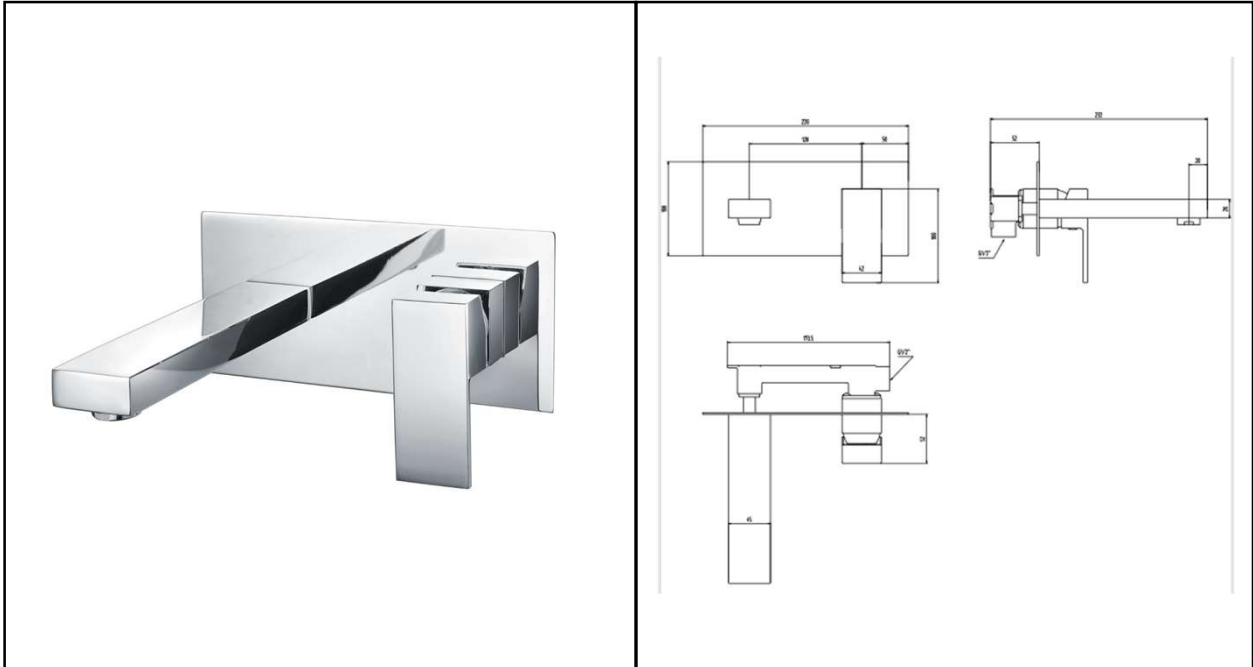

RAK CUBIS TAPS
Basin Mixer | Wall Mounted

RAK
CERAMICS

Dimensions: 220w x 20d x 100h mm

Colour: CHROME

Code: RAKCUB3007

Pressure: 0.2 - 0.6 Bar Pressure

Warranty: 15 YEARS

Weight: 1.75 KG

Dimensions: All Dimensions in mm tolerance $\pm 5\%$ for below 200mm and $\pm 3\%$ for above 200mm.
Note: Due to a continuing development programme to improve design and performance the manufacturer reserves all rights to vary specifications without prior information.
Please note accessories are for photographic use only.